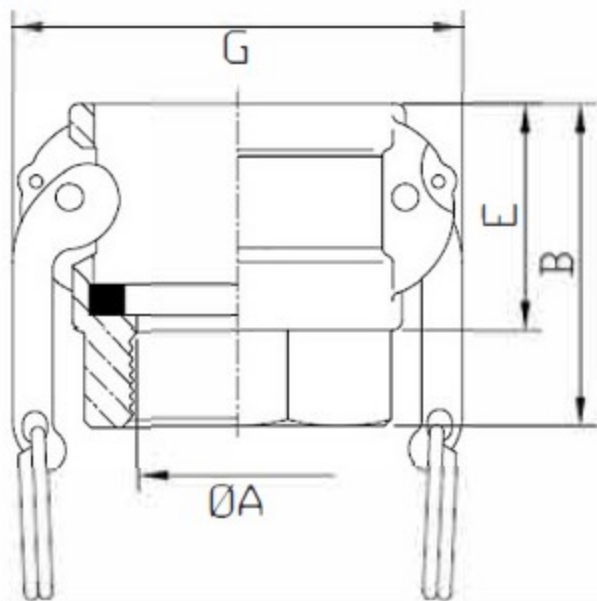

# Coupler Female Thread

**TYPE D**

Size	1/2"	3/4"	1"	1-1/4"	1-1/2"	2"	2-1/2"	3"	4"	6"
Size of Thread	1/2"	3/4"	1"	1-1/4"	1-1/2"	2"	2-1/2"	3"	4"	6"
G: Max O.D.	45.7	53.3	60.9	82.6	90.3	99.8	112.4	137.6	165.6	238.3
B: Overall Length	49.5	51	61	67.5	67	72.2	83.3	86.5	88.8	103.5
E: Exposed Length	31.4	32	39	44.5	45	50	54.3	55.5	55.5	65.5
A: Min. I.D.	18	21	25	34.9	39	50.8	63	76.2	100.8	152.6

unit:mm