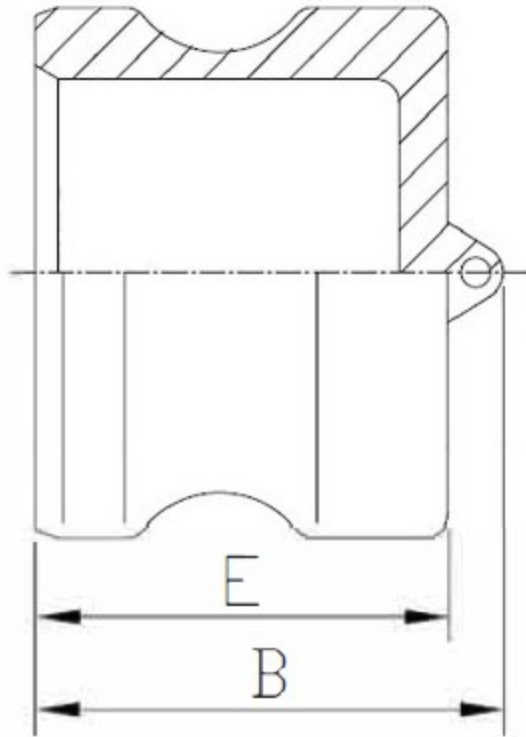

# Dust Plug

**TYPE DP**

Size	1/2"	3/4"	1"	1-1/4"	1-1/2"	2"	2-1/2"	3"	4"	6"
Size of Thread	1/2"	3/4"	1"	1-1/4"	1-1/2"	2"	2-1/2"	3"	4"	6"
B: Overall Length	35.8	40.5	48.5	54	56.6	63.4	65	67	68.8	85
E: Exposed Length	27.6	27.5	36.5	42	44	50.8	53	55	52.6	65.5

unit:mm