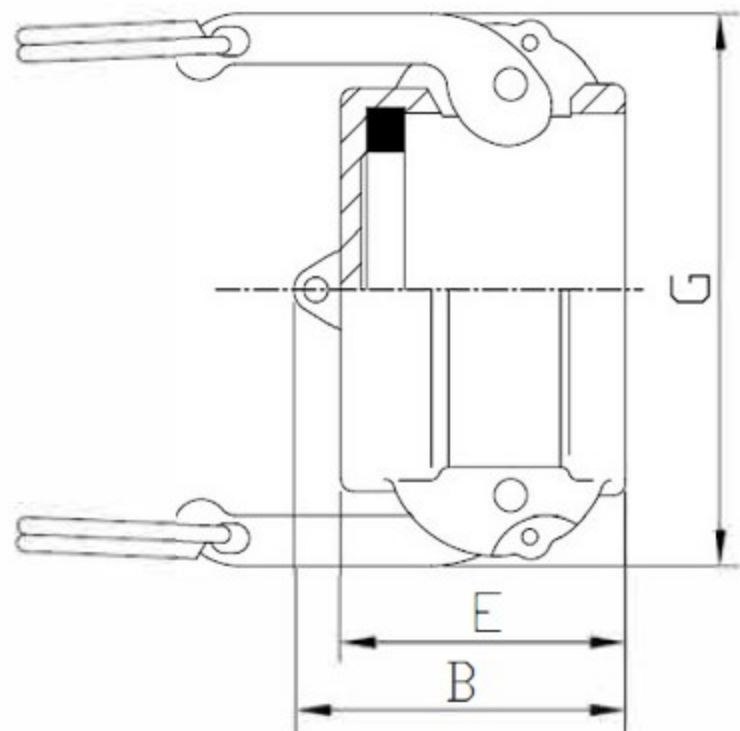

Dust Cap

TYPE DC

Size	1/2"	3/4"	1"	1-1/4"	1-1/2"	2"	2-1/2"	3"	4"	6"
Size of Thread	1/2"	3/4"	1"	1-1/4"	1-1/2"	2"	2-1/2"	3"	4"	6"
G: Max O.D.	45.7	53.3	60.9	82.6	90.3	99.8	112.4	137.6	165.6	238.3
B: Overall Length	43.2	46	53	58.5	59.4	65.2	69.8	71.5	72	90
E: Exposed Length	33.6	34	41	46.5	47.7	53.2	57.8	59.5	60	70.5

unit:mm