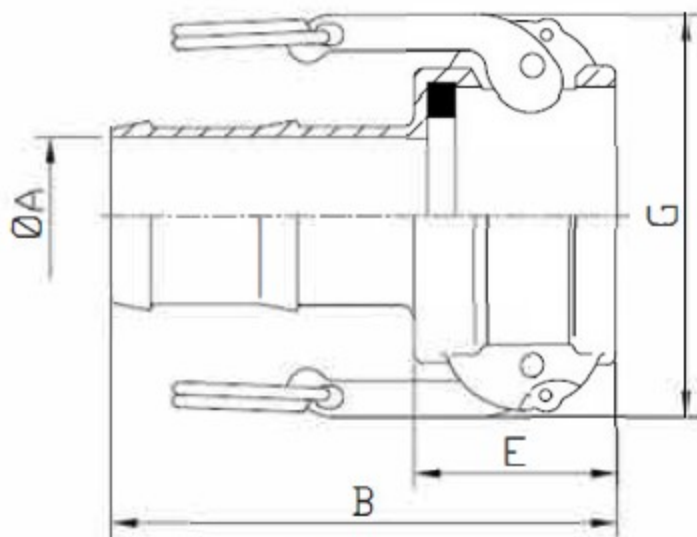

# Coupler Hose Shank

## TYPE C

Size	1/2"	3/4"	1"	1-1/4"	1-1/2"	2"	2-1/2"	3"	4"	6"
Size of Thread	1/2"	3/4"	1"	1-1/4"	1-1/2"	2"	2-1/2"	3"	4"	6"
G: Max O.D.	45.7	53.3	60.9	82.6	90.3	99.8	112.4	137.6	165.6	238.3
B: Overall Length	87	82.8	96.2	102.5	104	129	142.3	157.1	163.5	229
E: Exposed Length	31.4	32	39	44.5	45	50	54.3	55.5	55.5	65.5
A: Min. I.D.	7.7	13.8	19.8	25.9	32.3	44.5	56.7	68	93.4	144.8
D: Shank O.D.	14.6	21	27	33.7	40.1	52.7	66.3	79	104.4	156.8