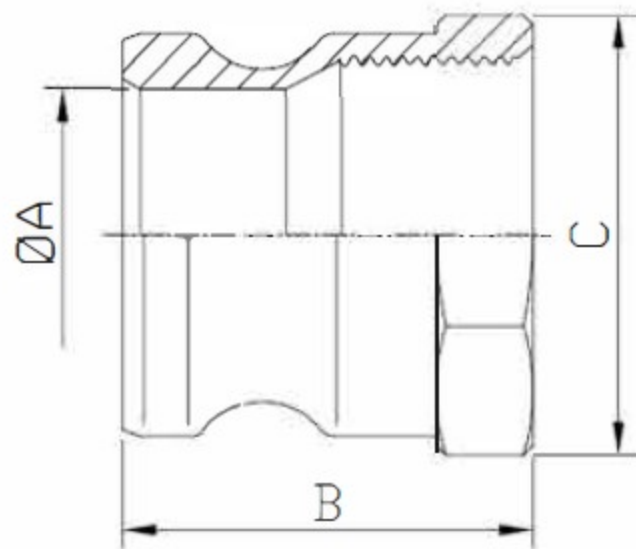

Adaptor Female Thread

TYPE A

Size	1/2"	3/4"	1"	1-1/4"	1-1/2"	2"	2-1/2"	3"	4"	6"
Size of Thread	1/2"	3/4"	1"	1-1/4"	1-1/2"	2"	2-1/2"	3"	4"	6"
B: Overall Length	40.9	39	48.5	52.5	54.7	63.5	68	70	74.6	79.2
A: Min I.D.	14.3	21	23.8	30.8	38.5	46	58	73.2	98.2	150
C: Max Across Corners of Adaptors	28.8	39.2	43.8	51.9	60.4	70.4	82.3	97.8	126.8	187.6

unit:mm