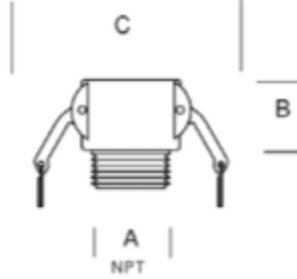

Coupler 'B'

SIZES	A	B	C
3/4"	3/4"	1-3/8"	4-1/2"
1"	1"	1-5/8"	5-1/8"
1-1/4"	1-1/4"	1-3/4"	6-7/8"
1-1/2"	1-1/2"	1-7/8"	7-1/4"
2"	2"	2-1/8"	7-5/8"
2-1/2"	2-1/2"	2-1/4"	8-1/8"
3"	3"	2-3/8"	9-7/8"
4"	4"	2-3/8"	11"
5"	5"	2-1/2"	12"
6"	6"	2-5/8"	16-1/4"
8"	8"	4-1/8"	18"