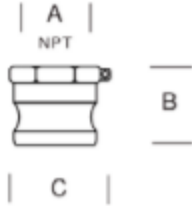

# Camlock (Dimensions)

## General Dimensions for Hose & Pipe Couplings

- A = Hose Shank or Pipe Thread Size
- B = Length Exposed from Hose or Pipe
- C = Maximum Outside Diameter
- \*Adapters: without chain tab\*
- \*Couplers: with handles but without finger rings\*

**Adapter 'A'**

SIZES	A	B	C
3/4"	3/4"	1-1/2"	1-1/2"
1"	1"	1-7/8"	1-3/4"
1-1/4"	1-1/4"	2-1/8"	2-1/8"
1-1/2"	1-1/2"	2-1/4"	2-1/2"
2"	2"	2-1/2"	2-7/8"
2-1/2"	2-1/2"	2-3/4"	3-1/2"
3"	3"	2-7/8"	4-1/8"
4"	4"	3-3/8"	5-1/4"
5"	5"	3-3/8"	6-1/2"
6"	6"	3-7/8"	7-3/8"
8"	8"	5-1/4"	10"

**Adapter 'DP'**

SIZES	A	B	C
3/4"	—	1/2"	—
1"	—	3/8"	—
1-1/4"	—	3/8"	—
1-1/2"	—	1/2"	—
2"	—	5/8"	—
2-1/2"	—	5/8"	—
3"	—	5/8"	—
4"	—	5/8"	—
5"	—	3/4"	—
6"	—	3/4"	—
8"	—	1"	—

**Coupler 'DC'**

SIZES	A	B	C
3/4"	—	1-7/8"	4-1/2"
1"	—	2-1/2"	5-1/8"
1-1/4"	—	3-1/8"	6-7/8"
1-1/2"	—	3-1/8"	7-1/4"
2"	—	3-1/4"	7-5/8"
2-1/2"	—	3-3/8"	8-1/8"
3"	—	3-3/4"	9-7/8"
4"	—	3-7/8"	11"
5"	—	4-1/8"	12"
6"	—	5-3/8"	16-1/4"
8"	—	6-1/4"	18"