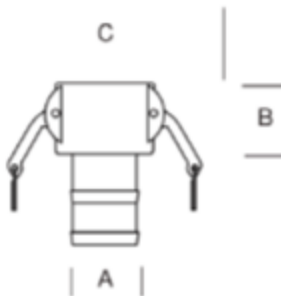

Coupler 'C'

SIZES	A	B	C
3/4"	3/4"	1-3/8"	4-1/2"
1"	1"	1-5/8"	5-1/8"
1-1/4"	1-1/4"	1-3/4"	6-7/8"
1-1/2"	1-1/2"	1-7/8"	7-1/4"
2"	2"	2-1/8"	7-5/8"
2-1/2"	2-1/2"	2-1/4"	8-1/8"
3"	3"	2-3/8"	9-7/8"
4"	4"	2-3/8"	11"
5"	5"	2-1/2"	12"
6"	6"	2-5/8"	16-1/4"
8"	8"	4-1/8"	18"