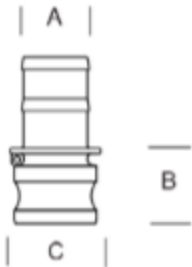

## General Dimensions for Hose & Pipe Couplings

- A = Hose Shank or Pipe Thread Size
- B = Length Exposed from Hose or Pipe
- C = Maximum Outside Diameter
- \*Adapters: without chain tab\*
- \*Couplers: with handles but without finger rings\*

**Adapter 'A'**

SIZES	A	B	C
3/4"	3/4"	1-1/2"	1-1/2"
1"	1"	1-7/8"	1-3/4"
1-1/4"	1-1/4"	2-1/8"	2-1/8"
1-1/2"	1-1/2"	2-1/4"	2-1/2"
2"	2"	2-1/2"	2-7/8"
2-1/2"	2-1/2"	2-3/4"	3-1/2"
3"	3"	2-7/8"	4-1/8"
4"	4"	3-3/8"	5-1/4"
5"	5"	3-3/8"	6-1/2"
6"	6"	3-7/8"	7-3/8"
8"	8"	5-1/4"	10"

**Coupler 'B'**

SIZES	A	B	C
3/4"	3/4"	1-3/8"	4-1/2"
1"	1"	1-5/8"	5-1/8"
1-1/4"	1-1/4"	1-3/4"	6-7/8"
1-1/2"	1-1/2"	1-7/8"	7-1/4"
2"	2"	2-1/8"	7-5/8"
2-1/2"	2-1/2"	2-1/4"	8-1/8"
3"	3"	2-3/8"	9-7/8"
4"	4"	2-3/8"	11"
5"	5"	2-1/2"	12"
6"	6"	2-5/8"	16-1/4"
8"	8"	4-1/8"	18"

**Adapter 'E'**

SIZES	A	B	C
3/4"	3/4"	1-3/8"	1-1/4"
1"	1"	1-3/4"	1-5/8"
1-1/4"	1-1/4"	2"	2"
1-1/2"	1-1/2"	2-1/4"	2-3/8"
2"	2"	2-1/4"	3"
2-1/2"	2-1/2"	2-1/2"	3-3/8"
3"	3"	2-1/2"	4-1/8"
4"	4"	4-5/8"	5-1/8"
5"	5"	3"	6-1/4"
6"	6"	3-1/4"	7-3/8"
8"	8"	3-7/8"	10-3/8"