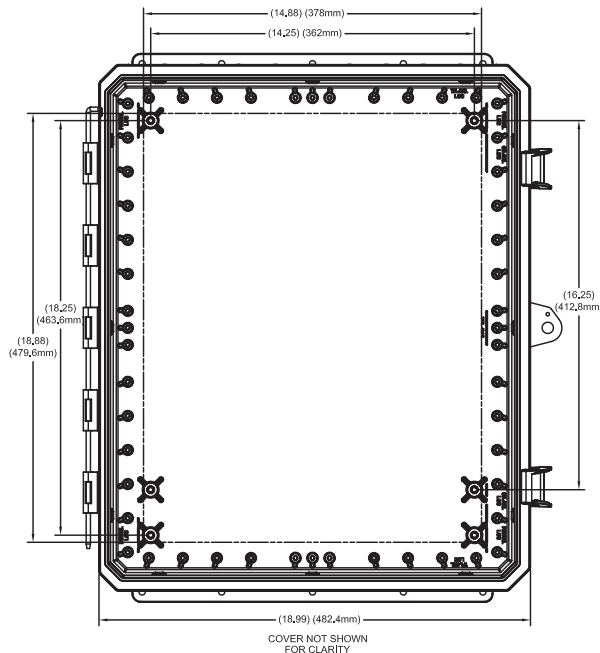

G201608 includes the following

Enclosure, Multi-Max Frame, Set of Four Multi-Max Rails (with Screws), and Two Latches

Enclosure

Multi-Max Frame (pre-installed)

Set of Four Multi-Max Rail

Two Latches

20X16X08 GENESIS LINE

Register online to download this drawing off the Integra website at www.integraenclosures.com | Your company's logo or other information on the lid. Consult factory for details.

Accessories for 20x16x08 Genesis (For complete accessories, see page 52 & 55)