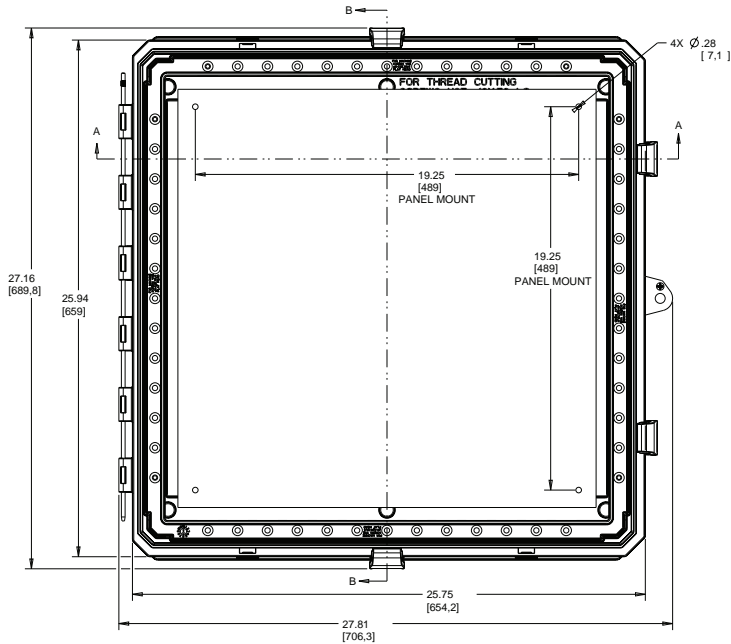

Part numbers containing -P560 exclude Multi-Max Frame and Multi-Max Rail System®

G242410 includes the following

Enclosure, Multi-Max Frame, Set of Four Multi-Max Rails (with Screws), Two Mounting Flanges (with Screws), and Four Latches

24X24X10 GENESIS LINE

SECTION A-A

SECTION B-B

Register online to download this drawing off the Integra website at www.integraenclosures.com | Your company's logo or other information on the lid. Consult factory for details.