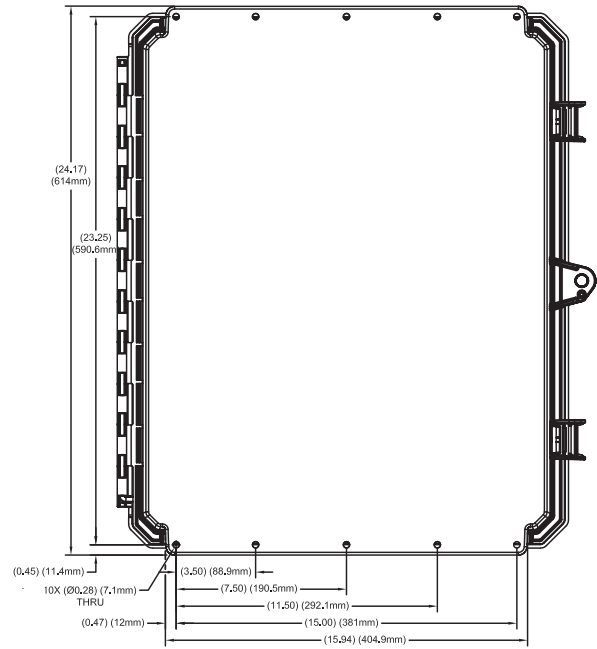

G201608 includes the following

Enclosure, Multi-Max Frame, Set of Four Multi-Max Rails (with Screws), and Two Latches

Enclosure

Multi-Max Frame (pre-installed)

Set of Four Multi-Max Rail

Two Latches

20X16X08 GENESIS LINE

Register online to download this drawing off the Integra website at www.integraenclosures.com | Your company's logo or other information on the lid. Consult factory for details.

Accessories for 20x16x08 Genesis (For complete accessories, see page 52 & 55)