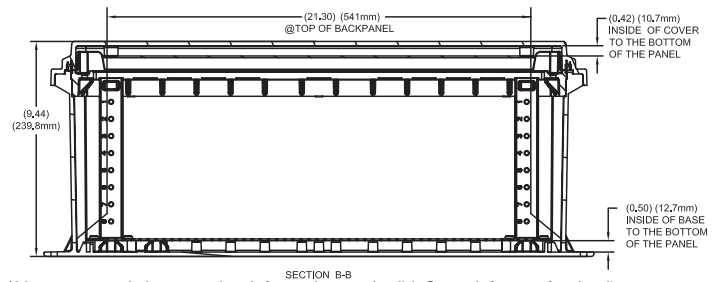

G201608 includes the following

Enclosure, Multi-Max Frame, Set of Four Multi-Max Rails (with Screws), and Two Latches

Enclosure

Multi-Max Frame (pre-installed)

Set of Four Multi-Max Rail

Two Latches

20X16X08 GENESIS LINE