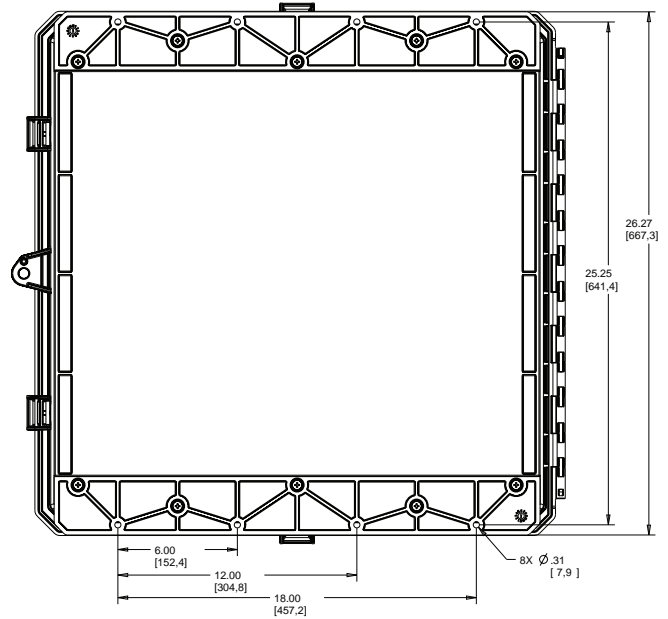

Part numbers containing -P560 exclude Multi-Max Frame and Multi-Max Rail System®

G242410 includes the following

Enclosure, Multi-Max Frame, Set of Four Multi-Max Rails (with Screws), Two Mounting Flanges (with Screws), and Four Latches

24X24X10 GENESIS LINE

SECTION A-A

SECTION B-B

Register online to download this drawing off the Integra website at www.integraenclosures.com | Your company's logo or other information on the lid. Consult factory for details.