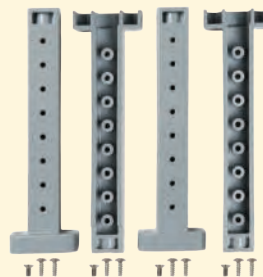

Flammable / UV Ratings Test Spec.	Unit	Genesis Line
Flame Rating - UL	UL 94	5VA
Outdoor UV Exposure	UL	f1

Atex pending, contact factory for details

20x16 P/N	Nema 4X (IP66)	Hinged Cover	Opaque Cover	Clear Cover	Integrated Mounting Flange	Non-Metallic Locking Latch	Multi-Max Rail System	3-Point Latch	1/4 Turn Latch
G201608	✓	✓	✓		✓	✓	✓		
G201608C	✓	✓		✓	✓	✓	✓		
G201608TPL	✓	✓	✓		✓		✓	✓	
G201608CTPL	✓	✓		✓	✓		✓	✓	
G201608QTL	✓	✓	✓		✓		✓		✓
G201608CQTL	✓	✓		✓	✓		✓		✓
G201608-E	✓	✓	✓		✓	✓			
G201608C-E	✓	✓		✓	✓	✓			

G201608 includes the following

Enclosure, Multi-Max Frame, Set of Four Multi-Max Rails (with Screws), and Two Latches

Enclosure

Multi-Max Frame (pre-installed)

Set of Four Multi-Max Rail

Two Latches

20X16X08 GENESIS LINE

Multi-Max Rails
KIT-GMMR8 - Four multi-max rails with screws included

Panel Pads
KIT-GPP-2016
Includes four panel pads and screws

Pole Mounting Kits
PMKG-216 - 2" pole
PMKG-316 - 3" pole
PMKG-416 - 4" pole
PMKG-1216 - 12" pole