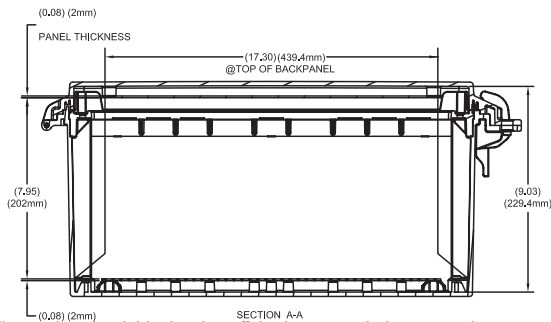

G201608 includes the following

Enclosure, Multi-Max Frame, Set of Four Multi-Max Rails (with Screws), and Two Latches

Enclosure

Multi-Max Frame (pre-installed)

Set of Four Multi-Max Rail

Two Latches

20X16X08 GENESIS LINE