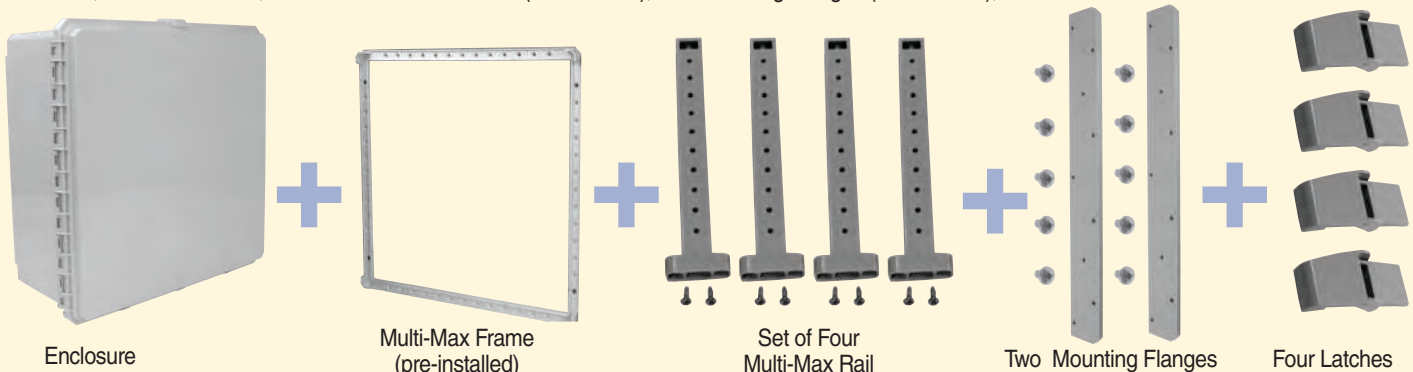

G242410 includes the following

Enclosure, Multi-Max Frame, Set of Four Multi-Max Rails (with Screws), Two Mounting Flanges (with Screws), and Four Latches