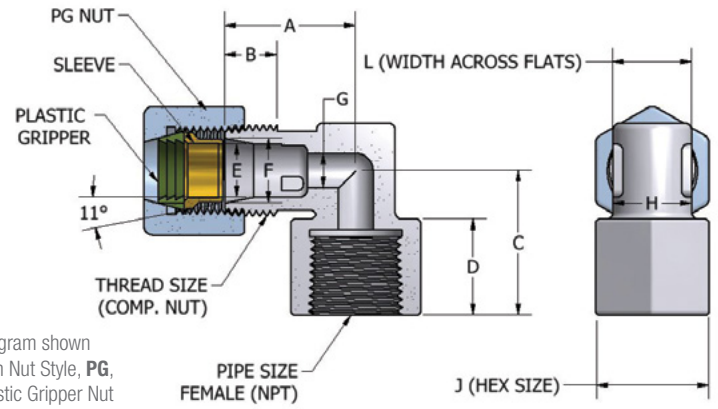

# 45

Diagram shown with Nut Style, PG, Plastic Gripper Nut

## Female Elbows

JACO Part No.					Tube O.D.	Pipe Thd. FNPT	Comp. Thd.	A	B	C	D	E	F	G	H	J	L
Conf.	Tube	Pipe	Mtl.	Nut				±1/64	±1/64	+0.005 +0.010	±1/64	.010		±1/64	±1/64	±1/64	±1/64
45	2	4			1/8	1/4	5/16-24	51/64	7/16	31/32	11/16	.125	.175-.180	.109	23/64	43/64	23/64
45	4	2			1/4	1/8	7/16-20	13/16	15/32	3/4	1/2	.250	.330-.335	.170	3/8	9/16	3/8
45	4	4			1/4	1/4	7/16-20	13/16	15/32	31/32	43/64	.250	.330-.335	.170	3/8	51/64	3/8
45	5	4			5/16	1/4	1/2-20	15/16	31/64	1	11/16	.312	.380-.385	.232	7/16	25/32	7/16
45	6	4			3/8	1/4	5/8-20	1	19/32	1-1/64	11/16	.375	.460-.465	.250	9/16	13/16	9/16
45	6	6			3/8	3/8	5/8-20	15/16	19/32	1-1/32	11/16	.375	.460-.465	.250	9/16	13/16	9/16
45	8	6			1/2	3/8	3/4-20	1-1/16	11/16	1-1/64	13/16	.500	.590-.595	.375	11/16	29/32	45/64
45	8	8			1/2	1/2	3/4-20	1-1/16	11/16	1-21/64	13/16	.500	.590-.595	.375	11/16	29/32	45/64
45	10	8			5/8	1/2	7/8-20	1-25/64	54/64	1-1/16	1-1/16	.625	.715-.720	.500	13/16	1-1/16	13/16