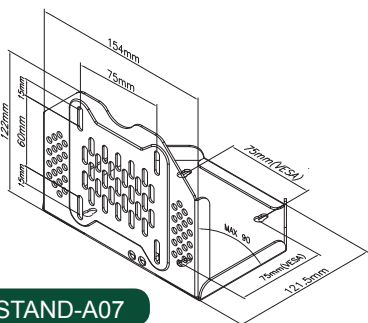

## VESA Multi-Mounting Stand.

IEI patented multi-mounting V-Stand allows wall, ceiling, desk, rear and side mounting to meet diverse applications. Its 0° to 90° adjustable hinge design provides optimal viewing in various environment, such as kitchen, room or shelf.

VESA	Model
75 x 75mm	VSTAND-A07-R11
75 x 75mm / 100 x 100mm	VSTAND-A10-R11
	VSTAND-A12-R11

- Features:**
- 0° to 90° adjustable hinge design allows comfortable viewing
  - Standard VESA 75/100 compliance
  - Heat dissipation holes
  - Compact size, easy to use in any places

### Space saving and easy installation

- 1: Tighten the screws in the rear of the system's VESA mounting holes
- 2: Select the position to mount the stand kit
- 3: Power up the system to operate

Compact size provides mobility