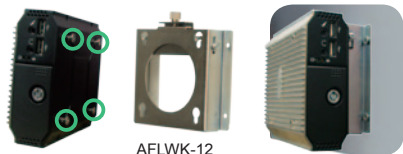

V-STAND

VESA Multi-Mounting Stand.

IEI patented multi-mounting V-Stand allows wall, ceiling, desk, rear and side mounting to meet diverse applications. Its 0° to 90° adjustable hinge design provides optimal viewing in various environment, such as kitchen, room or shelf.

VESA	Model
75 x 75mm	VSTAND-A07-R11
75 x 75mm / 100 x 100mm	VSTAND-A10-R11
	VSTAND-A12-R11

1. **Features:**
2. 0° to 90° adjustable hinge design allows comfortable viewing
   - Standard VESA 75/100 compliance
   - Heat dissipation holes
   - Compact size, easy to use in any places

Space saving and easy installation

1. 1: Tighten the screws in the rear of the system's VESA mounting holes
2. 2: Select the position to mount the stand kit
3. 3: Power up the system to operate

Compact size provides mobility

Ordering Information

Part No.	Description
VSTAND-A07-R11	LCD monitor / PPC stand V type, for AFL series, VESA 75, 0~90 degree adjustable hinge, support up to 2.5 kg, RoHS
VSTAND-A10-R11	LCD monitor / PPC stand V type, for AFL series, VESA 75/100, 0~90 degree adjustable hinge, support up to 3 kg, RoHS
VSTAND-A12-R11	LCD monitor / PPC stand V type, for AFL series, VESA 75/100, 0~90 degree adjustable hinge, support up to 3.5 kg, RoHS

Wall Mounting

VESA 75/100 Wall Mounting

Secure the panel by fastening the retention screw of the bracket.

VESA	Model
75 x 75mm	AFLWK-12
100 x 100mm	AFLWK-19
	AFLWK-19B

AFLWK-12

Ordering Information

Part No.	Description
AFLWK-12	5.6"~12" VESA 75 x 75mm PPC/monitor wall mount kit with retention screw, silver color, RoHS
AFLWK-19	15"~19" VESA 100 x 100mm PPC/monitor wall mount kit, silver color, RoHS
AFLWK-19B	15"~19" VESA 100 x 100mm PPC/monitor wall mount kit with retention screw, silver color, RoHS