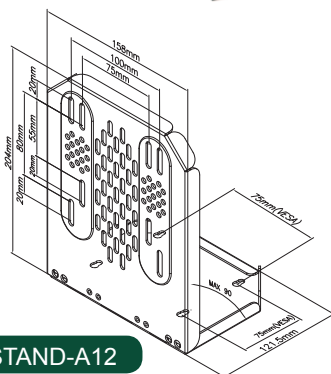

VSTAND-A12

Ordering Information

Part No.	Description
VSTAND-A07-R11	LCD monitor / PPC stand V type, for AFL series, VESA 75, 0~90 degree adjustable hinge, support up to 2.5 kg, RoHS
VSTAND-A10-R11	LCD monitor / PPC stand V type, for AFL series, VESA 75/100, 0~90 degree adjustable hinge, support up to 3 kg, RoHS
VSTAND-A12-R11	LCD monitor / PPC stand V type, for AFL series, VESA 75/100, 0~90 degree adjustable hinge, support up to 3.5 kg, RoHS

Wall Mounting

VESA 75/100 Wall Mounting

Secure the panel by fastening the retention screw of the bracket.

VESA	Model
75 x 75mm	AFLWK-12
100 x 100mm	AFLWK-19
	AFLWK-19B