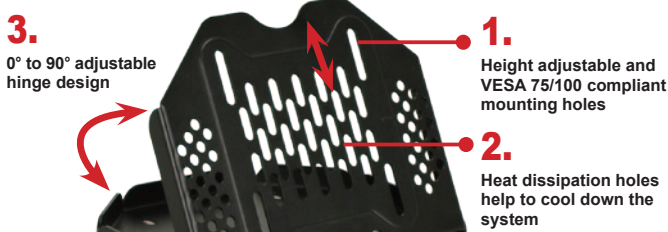

## VESA Multi-Mounting Stand.

IEI patented multi-mounting V-Stand allows wall, ceiling, desk, rear and side mounting to meet diverse applications. Its 0° to 90° adjustable hinge design provides optimal viewing in various environment, such as kitchen, room or shelf.

VESA	Model
75 x 75mm	VSTAND-A07-R11
75 x 75mm / 100 x 100mm	VSTAND-A10-R11
	VSTAND-A12-R11

- Features:**
- 0° to 90° adjustable hinge design allows comfortable viewing
  - Standard VESA 75/100 compliance
  - Heat dissipation holes
  - Compact size, easy to use in any places

### Space saving and easy installation

- 1: Tighten the screws in the rear of the system's VESA mounting holes
- 2: Select the position to mount the stand kit
- 3: Power up the system to operate

Compact size provides mobility