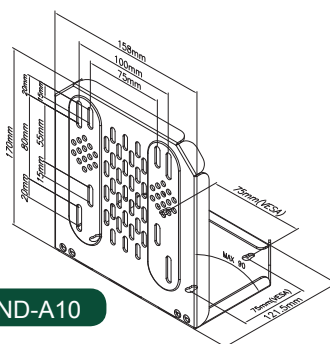

VSTAND-A12

VSTAND-A10