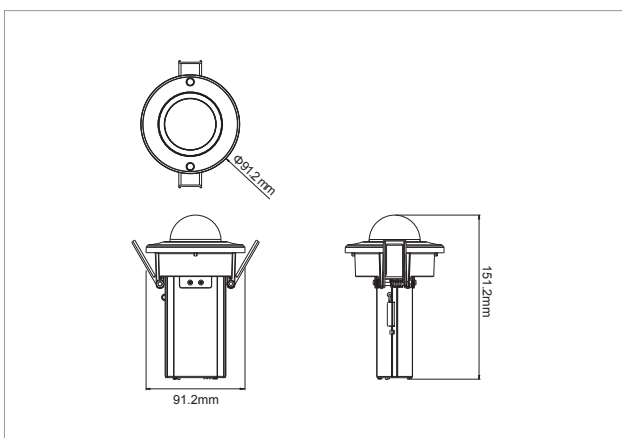

Specifications

Camera General Information

Image Sensor	1/3" 3MP progressive scan CMOS sensor
Minimum Illumination	B/W 0.05 lux/Color 0.1 lux
Lens	Fix Lens 3.6mm F1.8, option 2.8mm F2.0
Field of View	diagonal 75°/horizontal 55°/vertical 93°
Iris Type	Fixed Iris
Day and Night	YES (Digital D/N)
IR Distance	N/A
IR Wavelength	N/A
IR Control	N/A
ICR	N/A
WDR	YES (DWDR)
Image Enhance	Brightness, Contrast, Saturation, Sharpness, Backlight compensation, Mirror, Flip, Day/Night, Anti-flicker

Video

Video Compression	H.264/M-JPEG
Video Streaming	Triple streaming H.264 Stream 1/H.264 Stream 2/MJPEG Stream 3
Video Resolution	1920x1080 to 320x240
Video Quality	VBR/CBR
Frame Rate	1920x1080 @30 fps 1280x720 @30 fps 720x576 @30 fps 720x480 @30 fps 640x480 @30 fps 320x240 @30 fps

Audio

Audio Streaming	N/A
Audio Compression	N/A
Audio Input	N/A
Audio Output	N/A

Dimension Drawing

Network

Interface	10/100/1000 Mbps Ethernet, RJ-45
Supported Protocols	HTTP, TCP/IP, UDP, RTP, RTSP, FTP, SMTP, DHCP, DNS, DDNS, NTP, uPnP, ONVIF, IPv4/v6
Browser	Internet Explorer (support up to IE 10), Chrome, Firefox, Safari
Security	Multi-level passwords /HTTP encryption

I/O Connector

Audio in/out Port	N/A
D I/O	DIX1, DOx1
RS485	N/A
Micro SD Card Slot	YES
RJ45	YES

Event Management

Event Trigger	Motion detection, DI
Notifications	Trigger alarm output, email/FTP and record video to PC or SD card
Post Recording	YES
Pre Recording	YES

Power

DC/AC	DC12V terminal block
PoE	YES/IEEE 802.3af

General

Power Consumption	6 W max.
Weight	320g
Dimension	Φ 91.2mm x 151.2mm (H)
Operating Temp.	0°C ~ 60°C/32°F ~ 140°F
Humidity	90% RH (no condensation)
Certification	CE/FCC
Vandal Resistant	N/A
Weather Proof	N/A
Application	SDK available for application development

Packaging Information

NWT	320g
GWT	570g
Dimension	214mm (D) x 129 mm (W) x 128mm (H)

Ordering Information

- NCI-212 (P/N: 10HI0021200X0)
- NCI-212-2(P/N: 10HI0021201X0) (2.8mm Lens)