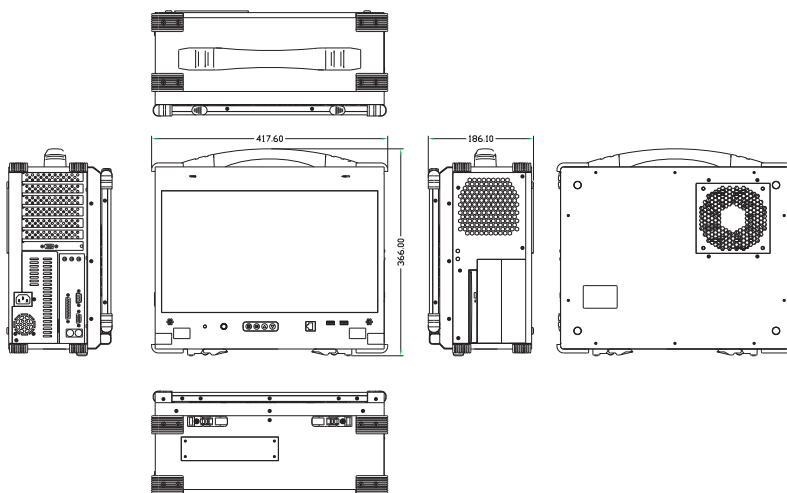

## Specification

Model No	ARP880
Construction	Rugged Aluminum Construction with rubber corners
Motherboard	Support standard ATX motherboard
Slot	Offer 7 full-length expansion slots
Display	17.3" LCD display, 1920x 1080 resolution Option: 17.3" LCD display, 3840x 2160 resolution
Drive bay	2x 5.25", slim DVD-RW, 1x 2.5" hidden
VGA	AD conversion board, DVI interface (Option: VGA)
KB/MS	Multi-language industrial keyboard with touchpad
Power Supply	1U 600W, 100~240VAC, Auto switch
Speaker	Built-in amplified 2x 3W speakers
Dimension	417.6x 366x 186 mm (Wx Hx D)
Weight	8 kgs
Carrying Case	Padded carrying case with wheels

## Features

- Rugged Aluminum Construction with shock absorbing rubber corners
- 17.3" LCD display, 1920x 1080 resolution  
Option: 17.3" LCD display, 3840x 2160 resolution
- Support standard ATX motherboard
- Offer 7 full length slots expansion capability
- 1U 600W power supply, 100~240VAC
- Offer 2x 5.25", slim DVD-RW, 1x 2.5" hidden drive bay
- Industrial Keyboard multi-language with touchpad
- Keyboard is integrated with the portable to allow closing against the portable for both convenience and protection in transportation
- Large handle provide convenience transportation of the portable with comfort and ease
- Carrying case to manage portable PC with ease

### ARP880-17WUSD

17.3" LCD, 1920x 1080, 7 slots, 2x 5.25", DVD-RW, DVI, Carry case

### Option:

- LCD display: 17.3", 3840x 2160 resolution
- DisplayPort instead of DVI
- Sunlight readable (High brightness)
- Keyboard layout: CH, FR, GR, KR, RU, SP, UK, US