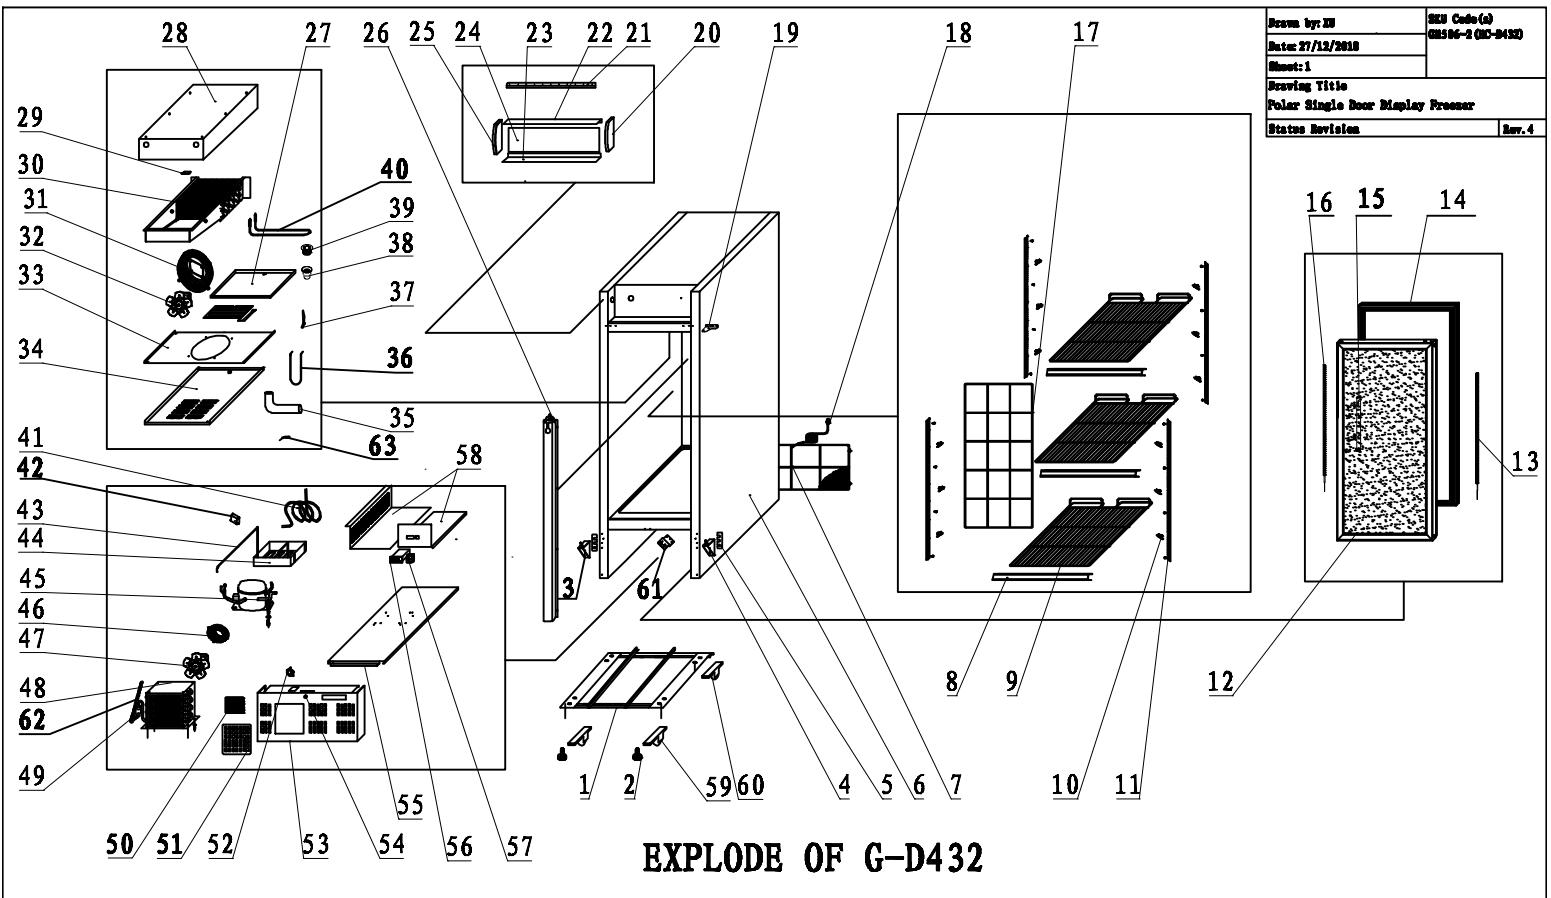

Drawn by: ZH	SKU Code(s)
Date: 27/12/2019	GM306-2 (MD-0432)
Sheet: 1	
Drawing Title	
Polar Single Door Display Frame	
Status: Revision	Rev. 4

EXPLODE OF G-D432