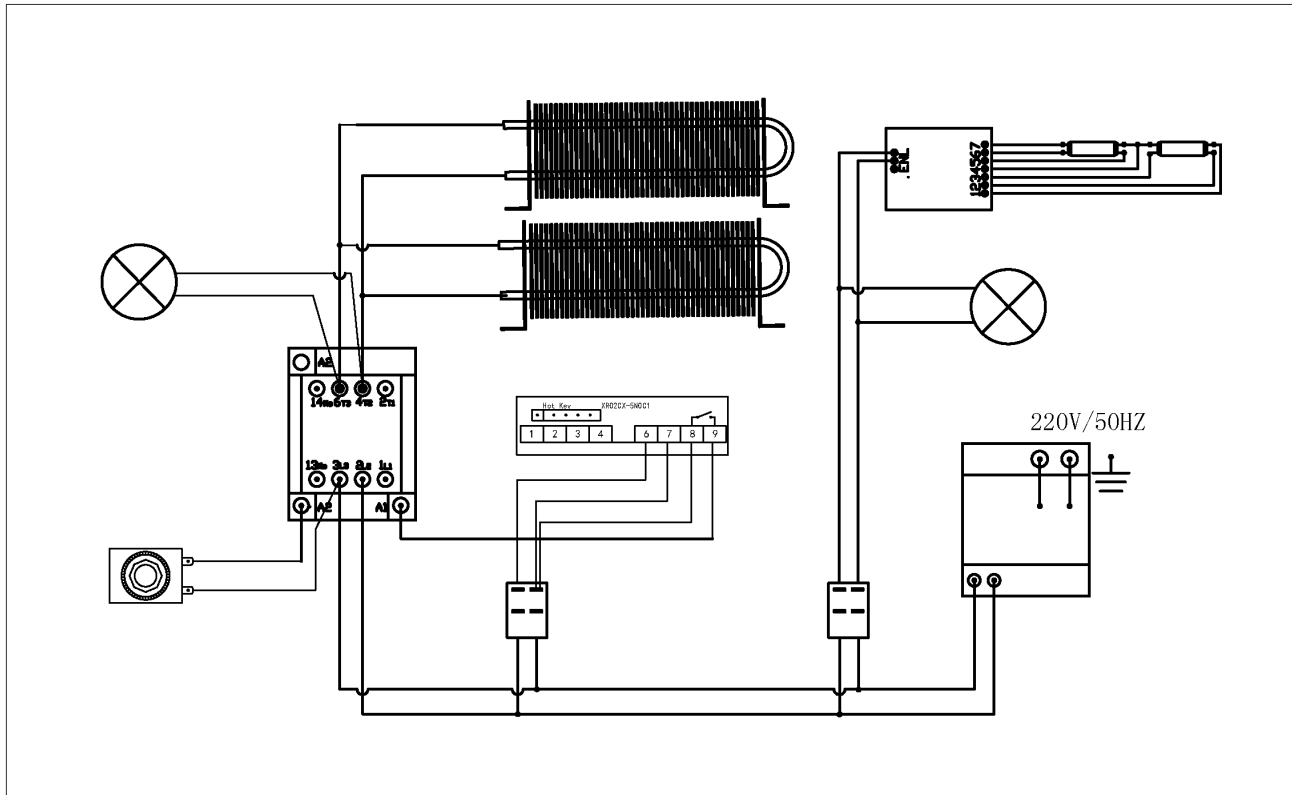

# Wiring Diagram

Hot Food Displays

**SKU**

**Model Number**

3736306

FD4T1500H

3736307

FD4T1800H