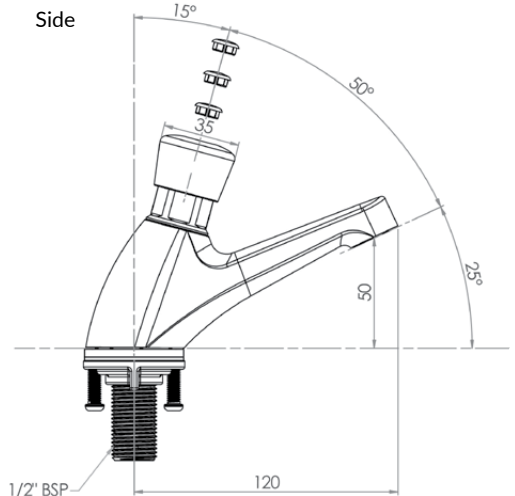

Commercial Tapware

GUARDIAN[®] TAPWARE

Push Button Pillar Tap

T-3MSS-PTMPB – Mechanical Operation-On/Off

T-3MSS-PT6PB – 6 Second Timed Flow

T-3MSS-PT18PB – 18 Second Timed Flow

T-3MSS-PTAPB – Adjustable Timed Flow

- Full S/S construction
- ½" MI BSP
- WELS 6 Star 3LPM
- Working pressure range 150kPa-500kPa
- Maximum operating temperature 60 degrees

Front

Choose Button to indicate temperature

- Red
- Yellow
- Blue