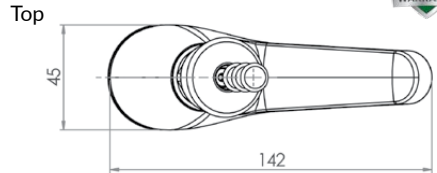

Commercial Tapware

GUARDIAN[®] TAPWARE

Push Button Pillar Tap

T-3MSS-PTMPB – Mechanical Operation-On/Off

T-3MSS-PT6PB – 6 Second Timed Flow

T-3MSS-PT18PB – 18 Second Timed Flow

T-3MSS-PTAPB – Adjustable Timed Flow

- Full S/S construction
- ½" MI BSP
- WELS 6 Star 3LPM
- Working pressure range 150kPa-500kPa
- Maximum operating temperature 60 degrees

Front

Choose Button to indicate temperature

- Red
- Yellow
- Blue