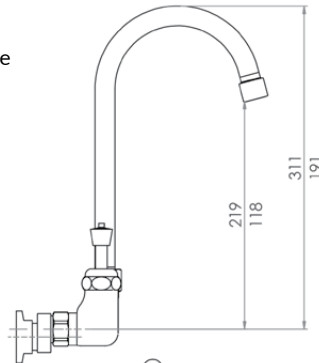

Commercial Tapware

GUARDIAN[®] TAPWARE

Exposed Wall Mount Body with Gooseneck Swivel Spout

T-3MEWG07 – 7" spout

T-3MEWG12 – 12" spout

- Full S/S construction
- Exposed wall mount tap body including spreaders and ½ turn rising spindles
- Available with a 7" or 12" gooseneck spout – 4 star 7.5LPM
- Working pressure range 150kPa-500kPa
- Maximum operating temperature 80 degrees

Top

Side

Rear