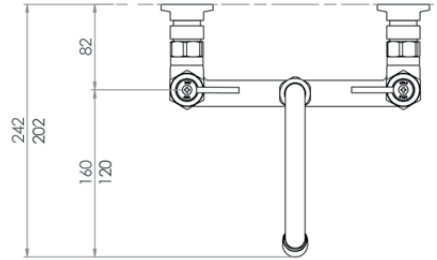

Commercial Tapware

GUARDIAN[®] TAPWARE

Exposed Wall Mount Body with Gooseneck Swivel Spout

T-3MEWG07 – 7" spout

T-3MEWG12 – 12" spout

- Full S/S construction
- Exposed wall mount tap body including spreaders and ½ turn rising spindles
- Available with a 7" or 12" gooseneck spout – 4 star 7.5LPM
- Working pressure range 150kPa-500kPa
- Maximum operating temperature 80 degrees

Top

Side

Rear