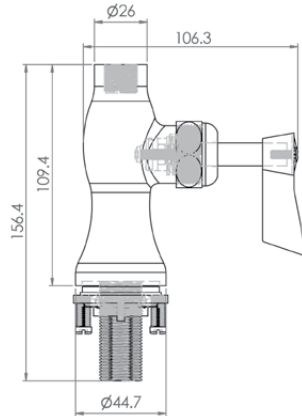

## Single Hob Mount Body

### T-3M63300

- Single hob mount with 1/2" MI BSP inlet
- 3/8" FI BSP Riser Connection
- 1/2 turn rising spindle

Top

Front

Side