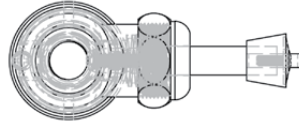

### T-3M63300

- Single hob mount with 1/2" MI BSP inlet
- 3/8" FI BSP Riser Connection
- 1/2 turn rising spindle

Top

Front

Side