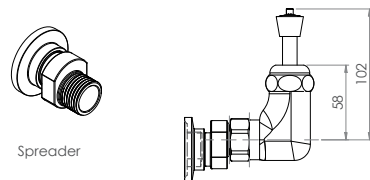

## Exposed Wall Mount Tap Body

### T-3M61689

- Full S/S construction
- Exposed wall mount tap body including spreaders and ½ turn rising spindles
- ½" FI BSP inlets
- ¾" FI BSP riser connection
- Working pressure range 150kPa-500kPa
- Maximum operating temperature 80 degrees

Top

Front

Side

Spreader