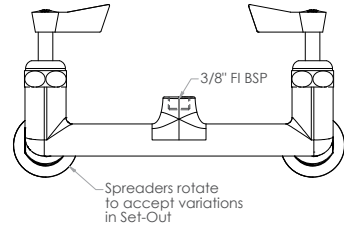

Accessories & Spare Parts

GUARDIAN® TAPWARE

Exposed Wall Mount Tap Body

T-3M61689

- Full S/S construction
- Exposed wall mount tap body including spreaders and ½ turn rising spindles
- ½" FI BSP inlets
- ¾" FI BSP riser connection
- Working pressure range 150kPa-500kPa
- Maximum operating temperature 80 degrees

Top

Front