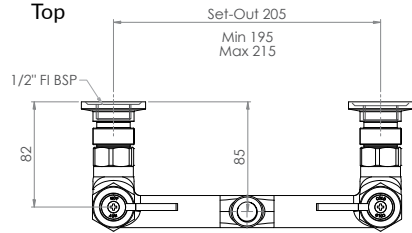

## Exposed Wall Mount Tap Body

### T-3M61689

- Full S/S construction
- Exposed wall mount tap body including spreaders and ½ turn rising spindles
- ½" FI BSP inlets
- ¾" FI BSP riser connection
- Working pressure range 150kPa-500kPa
- Maximum operating temperature 80 degrees