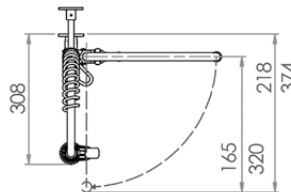

## Single Wall Mount Pre-Rinse Unit with Pot Filler

**T-3M53706** – 6" pot filler

**T-3M53712** – 12" pot filler

- Full S/S construction
- Single control tap for single temperature, cold or pre-mixed water
- Equipped with a water saving 6 star 4LPM variable trigger valve
- Available with 6" or 12" pot filler – 3 star 8LPM
- Fully assembled and bench tested, with a unique traceable serial number
- Working pressure range 150kPa-500kPa
- Maximum operating temperature 80 degrees

Side

Top

Front