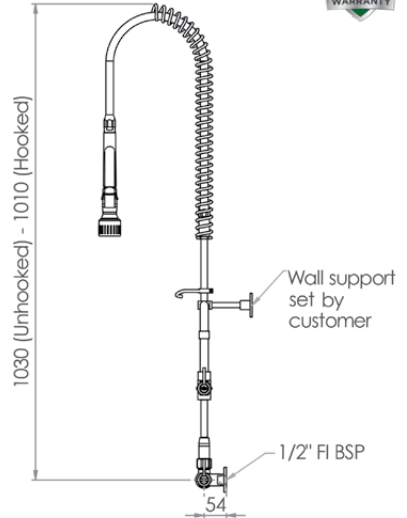

## Single Wall Mount Pre-Rinse Unit with Pot Filler

**T-3M53706** – 6" pot filler

**T-3M53712** – 12" pot filler

- Full S/S construction
- Single control tap for single temperature, cold or pre-mixed water
- Equipped with a water saving 6 star 4LPM variable trigger valve
- Available with 6" or 12" pot filler – 3 star 8LPM
- Fully assembled and bench tested, with a unique traceable serial number
- Working pressure range 150kPa-500kPa
- Maximum operating temperature 80 degrees

Side

Top

Front