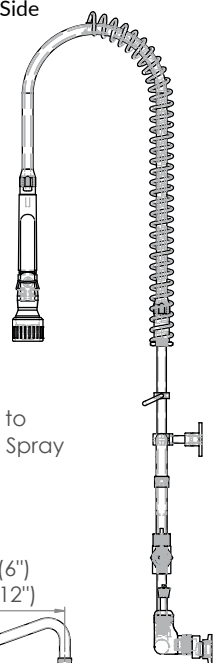

Commercial Tapware

CLEANAJET
STAINLESS STEEL

Exposed Wall Mount Pre-Rinse Unit with Pot Filler

T-3M53449 – 6" pot filler

T-3M53473 – 12" pot filler

- Full S/S construction
- Equipped with a water saving 6 star 4LPM variable trigger valve
- Available with 6" or 12" pot filler – 3 star 8LPM
- Fully assembled and bench tested, with a unique traceable serial number
- Working pressure range 150kPa-500kPa
- Maximum operating temperature 80 degrees

Top

Set-Out 205 Centres
Min 195 - Max 215

Side

Front