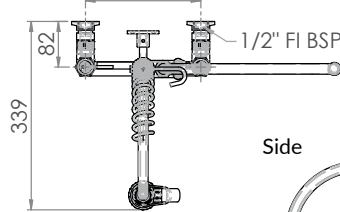

Commercial Tapware

CLEANAJET
STAINLESS STEEL

Exposed Wall Mount Pre-Rinse Unit with Pot Filler

T-3M53449 – 6" pot filler

T-3M53473 – 12" pot filler

- Full S/S construction
- Equipped with a water saving 6 star 4LPM variable trigger valve
- Available with 6" or 12" pot filler – 3 star 8LPM
- Fully assembled and bench tested, with a unique traceable serial number
- Working pressure range 150kPa-500kPa
- Maximum operating temperature 80 degrees

Top

Set-Out 205 Centres
Min 195 - Max 215

Side

Front