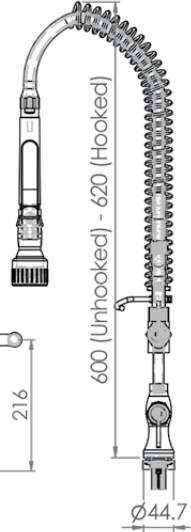

Commercial Tapware

CLEANAJET[®]
STAINLESS STEEL

Compact Single Hob Mount Pre-Rinse Unit with Pot Filler

T-3M53106-C – 6" pot filler

T-3M53112-C – 12" pot filler

- Full S/S construction
- Single control tap for single temperature, cold or pre-mixed water
- Compact model designed for applications where space saving is a priority
- Equipped with a water saving 6 star 4LPM variable trigger valve
- Wall bracket included
- Available with 6" or 12" pot filler – 3 star 8LPM
- Fully assembled and bench tested, with a unique traceable serial number
- Working pressure range 150kPa-500kPa
- Maximum operating temperature 80 degrees

Side

Top

Front