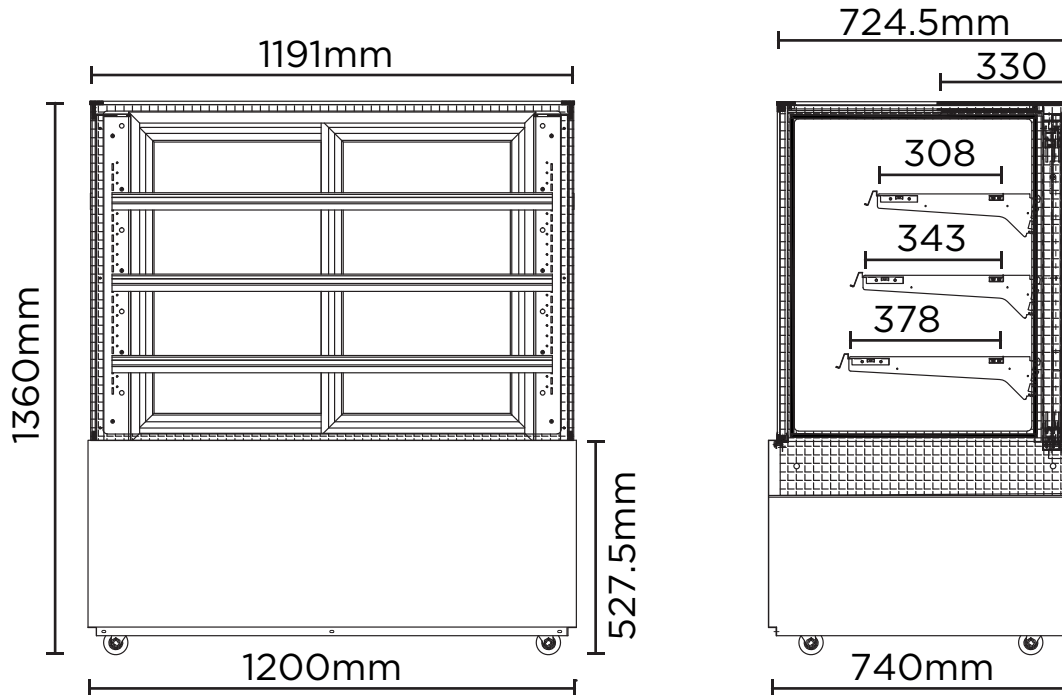

FD4T1200C | 4 Tier Cold Food Display 1200mm

Food Displays

FD4T1200C

**4 TIER COLD
FOOD DISPLAY
1200MM**

FD4T1200C | 4 Tier Cold Food Display 1200mm

Food Displays

SPECIFICATIONS	Part Number	3736309
	Capacity	542L
	Temp. Range	+2 to +6°C
	Max. Ambient Temp.	32°C
	Refrigeration Power	1000W
	Energy Consumption	15.574kWh/24h
	Gross Weight	282kg
	Packaged Dimensions	1300 x 850 x 1510 mm
	Refrigerant	R404a
	Plug Supplied	Yes, 1 x 10A
	Plug Location	Rear, Right Hand Side
	Main Light	LED
	Number of Doors	2
	Door Type	Sliding
	Temp. Controller	Digital
	Castors	Yes
No. of Shelves inc. Base	4	
Shelves Dimensions	1117(w) x 307(d), 1117(w) x 342(d), x 1117(w) x 377(d) mm	
Colour	Stainless Steel	
Warranty	1 Year Parts & Labour	
Warranty Service	Bromic Extra Care	

DIMENSIONS	External (mm)	
	Width	1200
	Depth	740
	Height	1360
	Internal (mm)	
	Width	1174
	Depth	647
	Height	828

BROMIC PTY Ltd reserve the right to alter specifications without notice.