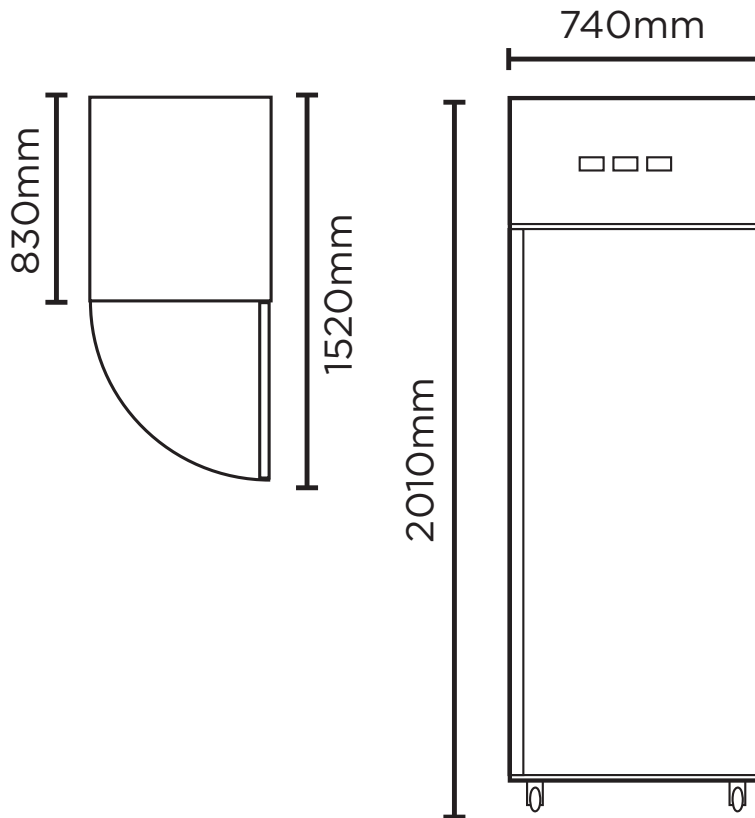

UF0650SDF | Gastronom Stainless Steel 650L Storage Freezer

Vertical Displays & Storage

UF0650SDF | Gastronom Stainless Steel 650L Storage Freezer

Vertical Displays & Storage

SPECIFICATIONS

Part Number	3735203	Door Swing Dimension	830mm
Capacity	650L	Total Depth of door open	1520mm
Temperature Range	-22 to -18°C	Door Shape	Flat
Max. Ambient Temp.	38°C	Self-Closing Door	Yes
Refrigeration Capacity	640W	Door Lock	Yes
Energy Consumption	9kWh/24h	No. of Doors	1
Current	2.8A	Temp. Controller	Digital
Gross Weight	147kg	Castors	Yes
Packaged Dimensions	769 x 855 x 2062 mm	No. of Shelves Incl. Base Per Door	6
Air-Circulation	Fan Forced	Shelves Dimensions	530(w) x 650(d) mm
Drainage Points	No Drainage Required	Colour	Stainless Steel
Refrigerant	R404a	Warranty	2 Years, Parts & Labour
Plug Supplied	Yes, 1 x 10A	Warranty Service	Bromic Extra Care
Plug Location	Top Left		
Display Light Box	No		
Internal Light	LED		
Door Type	Solid		

DIMENSIONS

External (mm)	
Width	740
Depth	830
Height	2010
Internal (mm)	
Width	624
Depth	685
Height	1390

BROMIC PTY Ltd reserve the right to alter specifications without notice.