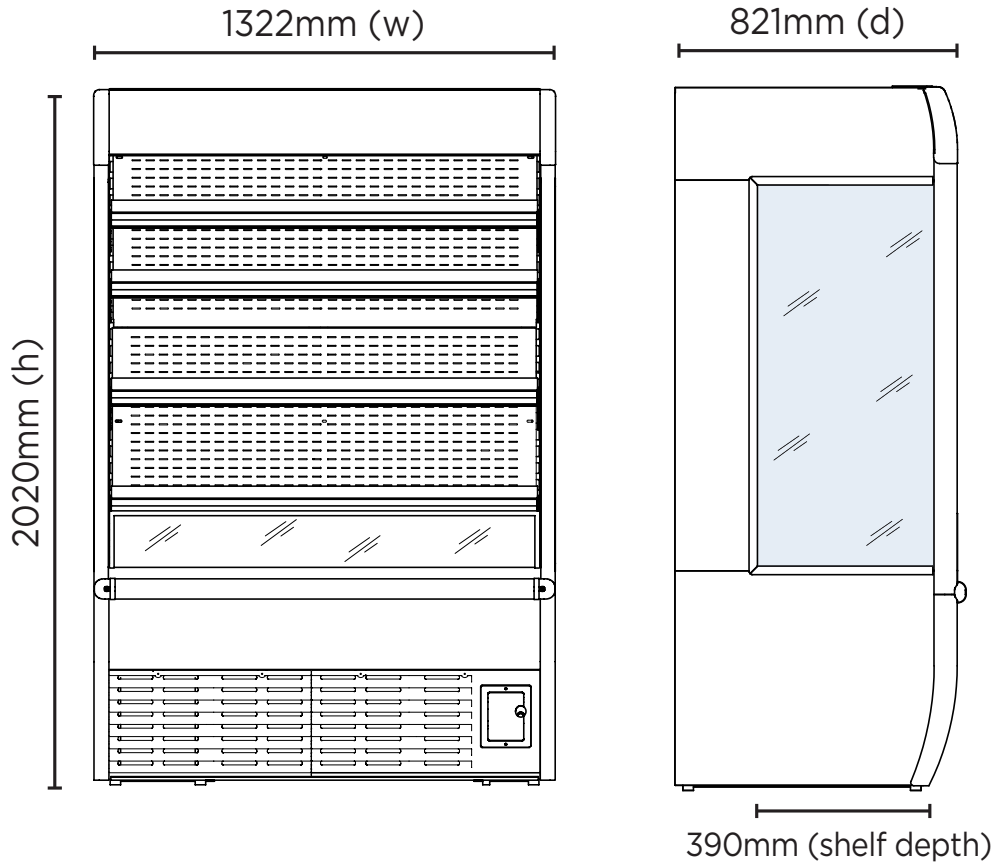

### SPECIFICATIONS

|                           |                                |
|---------------------------|--------------------------------|
| Part Number               | 3335274                        |
| Capacity                  | 1330L                          |
| Temp. Range (°C)          | 0 to +10°C                     |
| Max. Ambient Temp. (°C)   | 25°C, 60% RH                   |
| Refrigeration Capacity    | 2300W                          |
| Current                   | 9.6A                           |
| Gross Weight              | 266kg                          |
| Packaged Dimensions       | 1470 x 930 x 2220 mm           |
| Refrigerant               | R507A                          |
| Plug Supplied             | Yes, 1 x 10A                   |
| Plug Location             | Rear, bottom right hand corner |
| Main Light                | LED                            |
| Air Curtain               | Yes                            |
| Temp. Controller          | Analogue                       |
| Casters                   | Yes                            |
| No. of Shelves Incl. Base | 5                              |
| Shelves Dimensions        | 1230(w) x 390(d) mm            |
| Colour                    | White                          |
| Warranty                  | 1 year parts & labour          |
| Warranty Service          | Bromic Extra Care              |

### DIMENSIONS

| External (mm) |      |
|---------------|------|
| Width         | 1322 |
| Depth         | 821  |
| Height        | 2020 |
| Internal (mm) |      |
| Width         | 1240 |
| Depth         | 595  |
| Height        | 1300 |