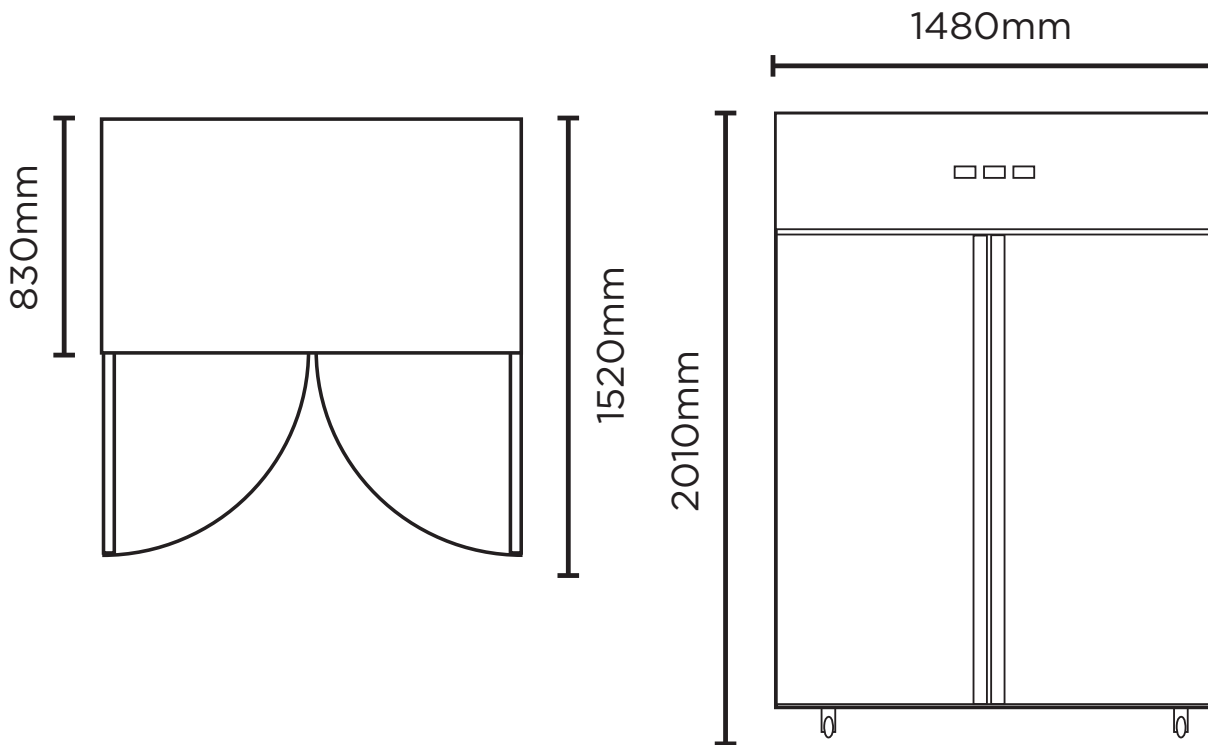

UC1300SD | Gastronom Stainless Steel 1300L Storage Chiller

Vertical Displays & Storage

UC1300SD | Gastronom Stainless Steel 1300L Storage Chiller

Vertical Displays & Storage

SPECIFICATIONS

Part Number	3735200	Door Swing Dimension	830mm
Capacity	1300L	Total Depth of door open	1520mm
Temperature Range	+2 to +8°C	Door Shape	Flat
Max. Ambient Temp.	38°C	Self-Closing Door	Yes
Refrigeration Capacity	520W	Door Lock	Yes
Energy Consumption	5.4kWh/24h	No. of Doors	2
Current	4.2A	Temp. Controller	Digital
Gross Weight	213kg	Castors	Yes
Packaged Dimensions	1510 x 855 x 2062 mm	No. of Shelves Incl. Base Per Door	6
Air-Circulation	Fan Forced	Shelves Dimensions	530(w) x 650(d) mm
Drainage Points	No Drainage Required	Colour	Stainless Steel
Refrigerant	R134a	Warranty	2 Years, Parts & Labour
Plug Supplied	Yes, 1 x 10A	Warranty Service	Bromic Extra Care
Plug Location	Top Left		
Display Light Box	No		
Internal Light	LED		
Door Type	Solid		

DIMENSIONS

External (mm)	
Width	1480
Depth	830
Height	2010
Internal (mm)	
Width	1360
Depth	685
Height	1390

BROMIC PTY Ltd reserve the right to alter specifications without notice.