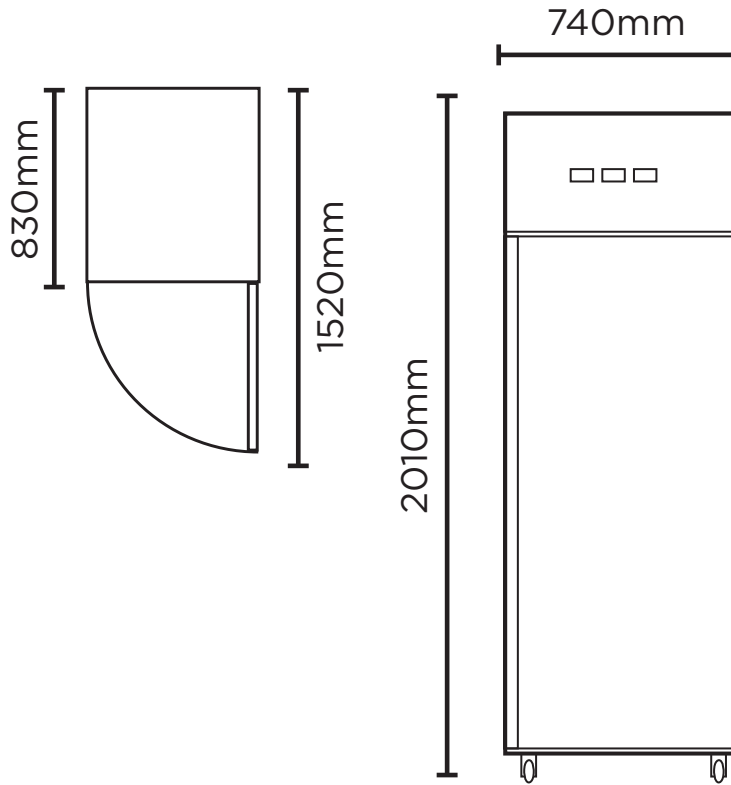

UC0650SD | Gastronom Stainless Steel 650L Storage Chiller

Vertical Displays & Storage

UC0650SD | Gastronom Stainless Steel 650L Storage Chiller

Vertical Displays & Storage

SPECIFICATIONS

| | | | |
|-------------------------------|----------------------|---|-------------------------|
| Part Number | 3735161 | Door Swing Dimension | 830mm |
| Capacity | 650L | Total Depth of door open | 1520mm |
| Temperature Range | +2 to +8°C | Door Shape | Flat |
| Max. Ambient Temp. | 38°C | Self-Closing Door | Yes |
| Refrigeration Capacity | 360W | Door Lock | Yes |
| Energy Consumption | 3.2kWh/24h | No. of Doors | 1 |
| Current | 2.2A | Temp. Controller | Digital |
| Gross Weight | 143kg | Castors | Yes |
| Packaged Dimensions | 769 x 855 x 2062 mm | No. of Shelves Incl. Base Per Door | 6 |
| Air-Circulation | Fan Forced | Shelves Dimensions | 530(w) x 650(d) mm |
| Drainage Points | No Drainage Required | Colour | Stainless Steel |
| Refrigerant | R134a | Warranty | 2 Years, Parts & Labour |
| Plug Supplied | Yes, 1 x 10A | Warranty Service | Bromic Extra Care |
| Plug Location | Top Left | | |
| Display Light Box | No | | |
| Internal Light | LED | | |
| Door Type | Solid | | |

DIMENSIONS

| External (mm) | |
|---------------|------|
| Width | 740 |
| Depth | 830 |
| Height | 2010 |
| Internal (mm) | |
| Width | 624 |
| Depth | 685 |
| Height | 1390 |

BROMIC PTY Ltd reserve the right to alter specifications without notice.