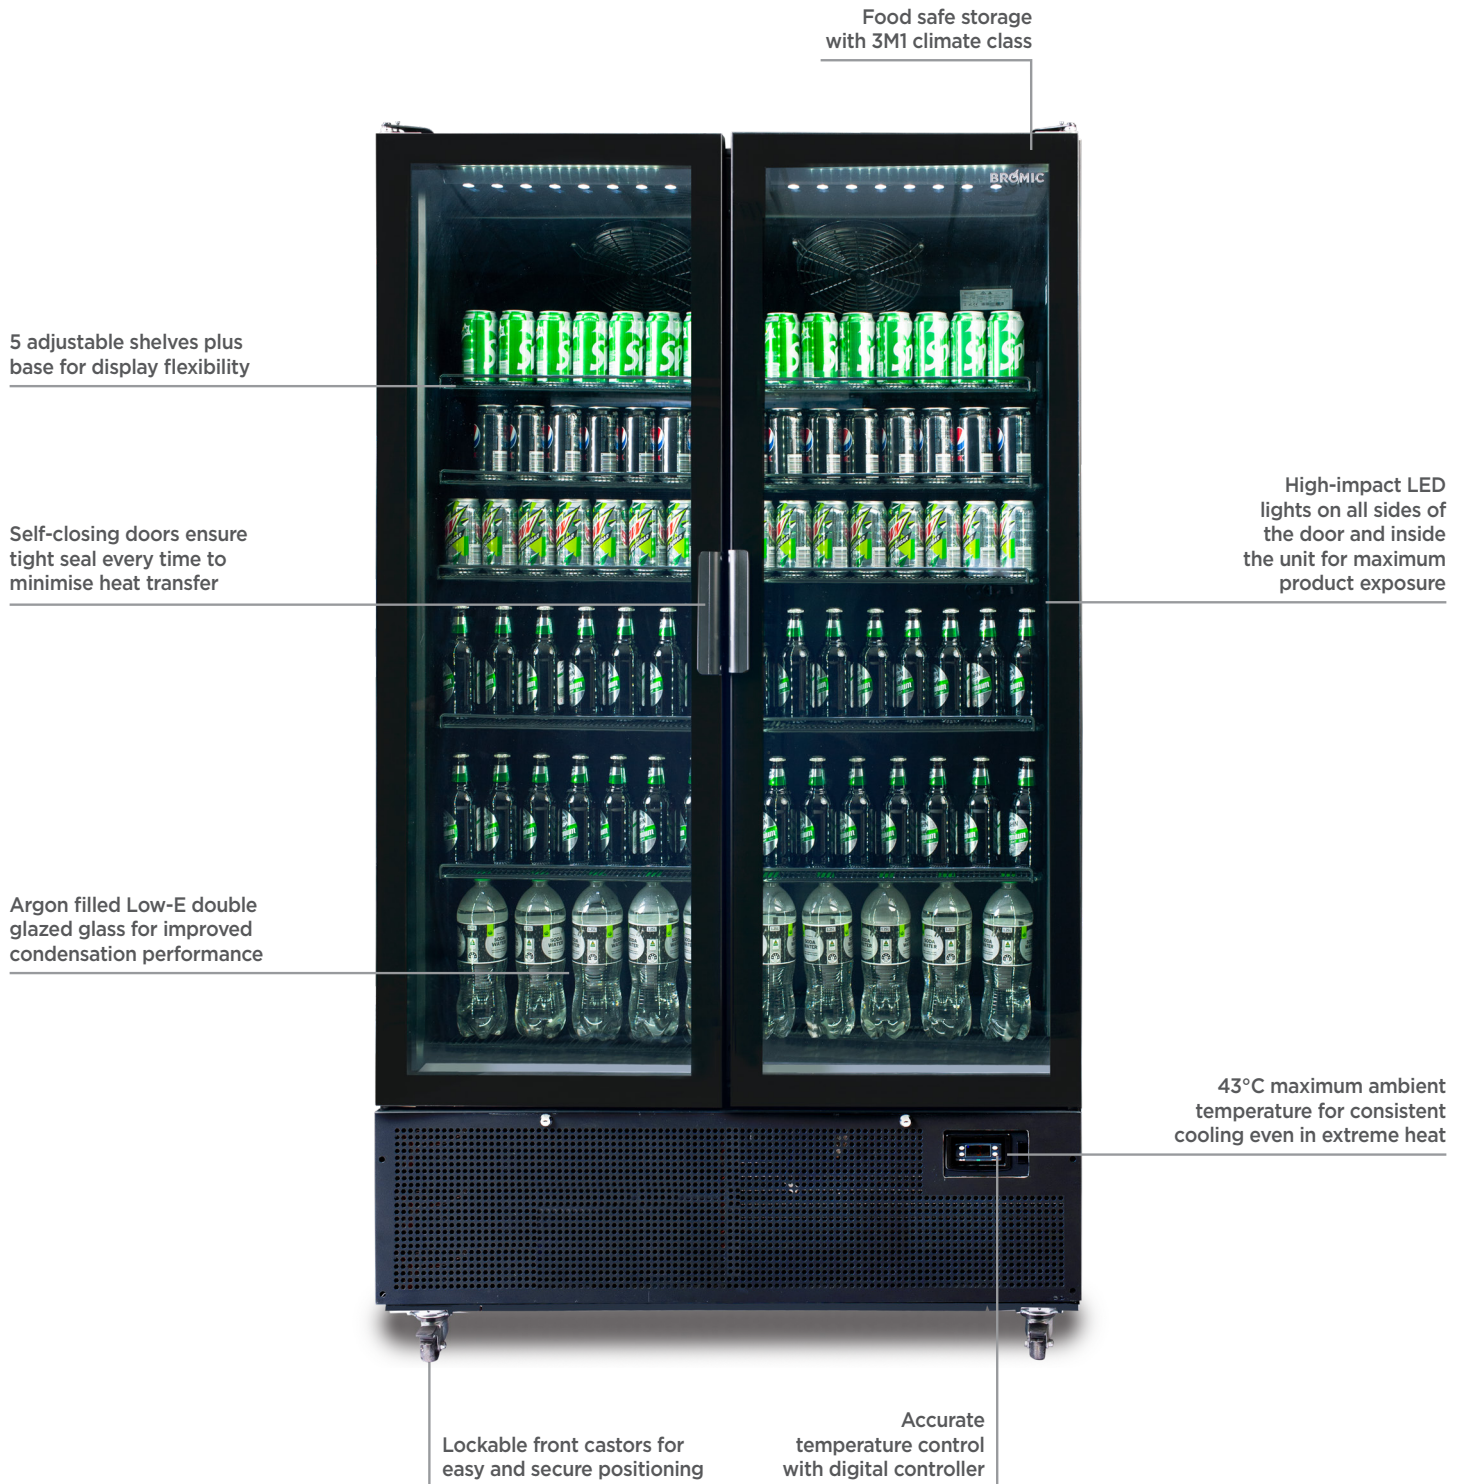

# Upright Display Fridge 1126L - 2 Door - Flat Glass

| Upright Display Fridge

# Upright Display Fridge 1126L - 2 Door - Flat Glass

| Upright Display Fridge

SPECIFICATIONS				DIMENSIONS	
Part Number	3736237	Internal Light	LED	<b>External (mm)</b>	
Volume	1126L	Colour Temp.	6500K		
Unit Weight	195kg	No. of Doors	2		
Packaged Weight	210kg	Door Type	Glass	<b>Width</b>	1200
Adjustable Temp. Range	-1 to 5°C	Door Glass Type	Double glazed Low-E Glass + Argon Gas	<b>Depth</b>	775
Max. Ambient Temp. Range	43°C	Door Shape	Flat	<b>Height</b>	2095
Climate Class	3M1	Door Style	Hinged	<b>Internal (mm)</b>	
GEMS Star Rating	8	Door Lock	Yes		
Energy Consumption	8.64kWh/24h	Self-Closing Door	Yes		
Refrigeration Capacity	1097W	Door Swing Dimension	512mm	<b>Width</b>	1090
Refrigerant	R290	Total Depth of Door Open	1303mm	<b>Depth</b>	674
Air-Circulation	Fan Forced	No. of Shelves incl. Base per door	6	<b>Height</b>	1500
Rated Current	5A	Shelf Type	Adjustable	<b>Packaged (mm)</b>	
Electrical Voltage	220-240V	Shelf Dimensions	1072(w) x 527(d) mm		
Frequency	50Hz	Temp. Controller	Digital		
Power Supply	Single Phase	Castors	Yes	<b>Width</b>	1240
Power Plug	1 x 10A	Colour	Black	<b>Depth</b>	790
Plug Location	Rear, bottom right	Warranty	2 Years Bromic Extra Care Warranty - Labour and Parts	<b>Height</b>	2120
Cord Length	1m				