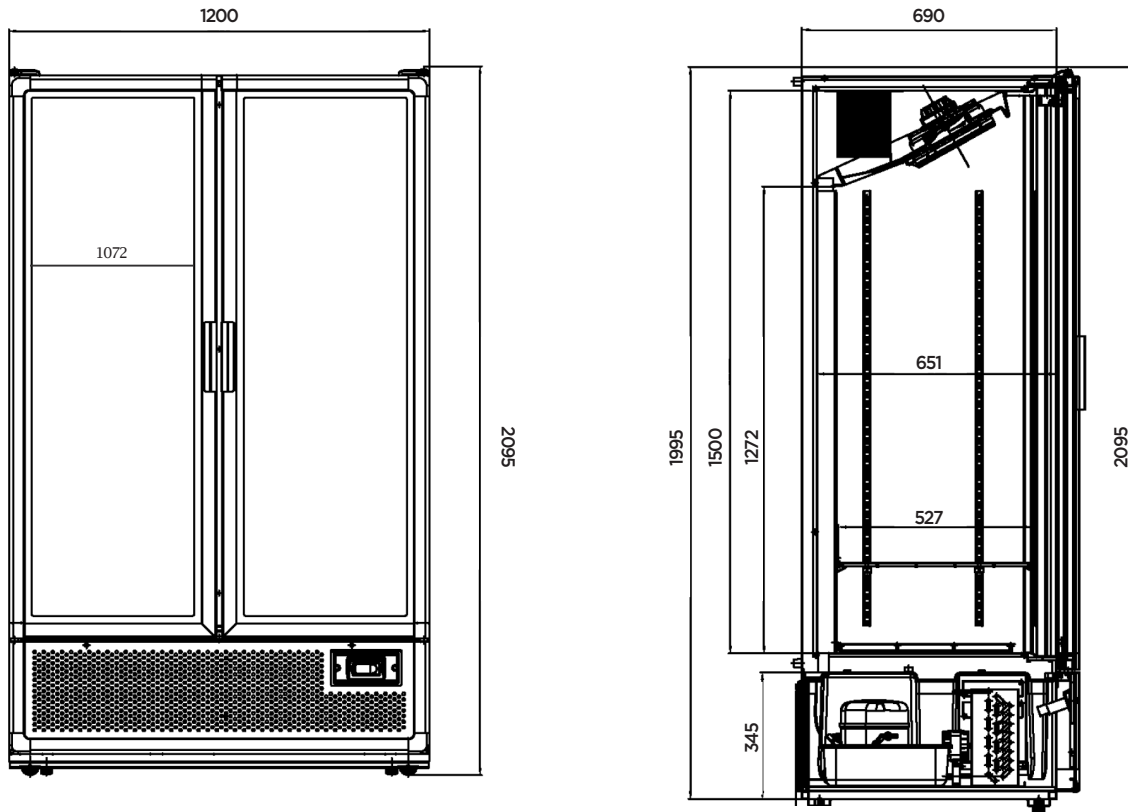

# Upright Display Fridge 1126L - 2 Door - Flat Glass

| Upright Display Fridge

# Upright Display Fridge 1126L - 2 Door - Flat Glass

| Upright Display Fridge

SPECIFICATIONS				DIMENSIONS	
Part Number	3736237	Internal Light	LED	<b>External (mm)</b>	
Volume	1126L	Colour Temp.	6500K		
Unit Weight	195kg	No. of Doors	2		
Packaged Weight	210kg	Door Type	Glass	<b>Width</b>	1200
Adjustable Temp. Range	-1 to 5°C	Door Glass Type	Double glazed Low-E Glass + Argon Gas	<b>Depth</b>	775
Max. Ambient Temp. Range	43°C	Door Shape	Flat	<b>Height</b>	2095
Climate Class	3M1	Door Style	Hinged	<b>Internal (mm)</b>	
GEMS Star Rating	8	Door Lock	Yes		
Energy Consumption	8.64kWh/24h	Self-Closing Door	Yes		
Refrigeration Capacity	1097W	Door Swing Dimension	512mm	<b>Width</b>	1090
Refrigerant	R290	Total Depth of Door Open	1303mm	<b>Depth</b>	674
Air-Circulation	Fan Forced	No. of Shelves incl. Base per door	6	<b>Height</b>	1500
Rated Current	5A	Shelf Type	Adjustable	<b>Packaged (mm)</b>	
Electrical Voltage	220-240V	Shelf Dimensions	1072(w) x 527(d) mm		
Frequency	50Hz	Temp. Controller	Digital		
Power Supply	Single Phase	Castors	Yes	<b>Width</b>	1240
Power Plug	1 x 10A	Colour	Black	<b>Depth</b>	790
Plug Location	Rear, bottom right	Warranty	2 Years Bromic Extra Care Warranty - Labour and Parts	<b>Height</b>	2120
Cord Length	1m				