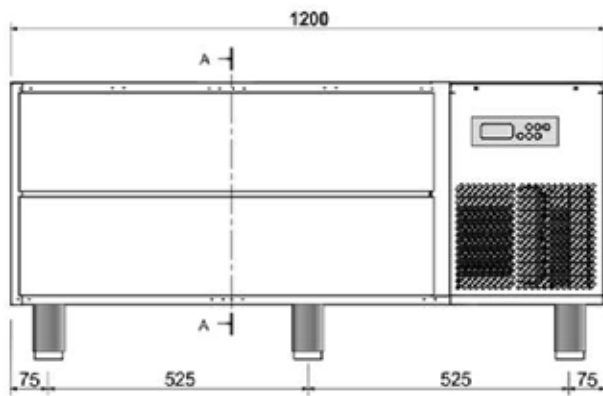

Technical / functional characteristics

- AISI 304 construction
- Temperature: -2/+8 °C
- Automatic defrost
- Dust filter
- Insulation thickness 50 mm
- Easy access to the components
- 2 drawers GN 2/1

DIMENSIONS	
Width (mm)	1200
Depth (mm)	840
Height (mm)	590
Gas connection (∅)	
Electric connection (V/~ /Hz)	230V/1N 50-60 Hz
Cold water connection (∅)	
Hot water connection (∅)	

Cold soft water connection (∅)	
Drain (∅)	
Gas power (Mj/hr)	
Electric power (kW)	0.49
Plate dimensions (mm)	
Tank capacity (L)	
Tank dimensions (mm)	
Internal oven dimensions (mm)	

MODEL

BR912 TNN

CODE

BN20701040400

LEGEND

Dimensions in mm