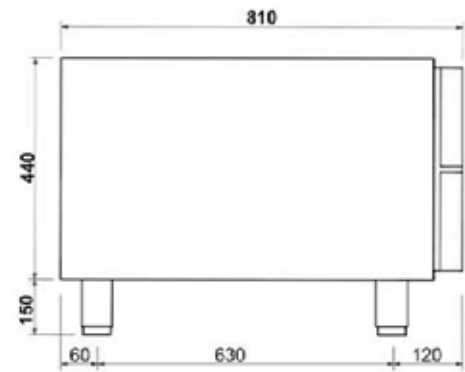

Technical / functional characteristics

- AISI 304 construction
- Temperature: -2/+8 °C
- Automatic defrost
- Dust filter
- Insulation thickness 50 mm
- Easy access to the components
- 2 drawers GN 2/1

DIMENSIONS	
Width (mm)	1200
Depth (mm)	840
Height (mm)	590
Gas connection (∅)	
Electric connection (V/~ /Hz)	230V/1N 50-60 Hz
Cold water connection (∅)	
Hot water connection (∅)	

Cold soft water connection (∅)	
Drain (∅)	
Gas power (Mj/hr)	
Electric power (kW)	0.49
Plate dimensions (mm)	
Tank capacity (L)	
Tank dimensions (mm)	
Internal oven dimensions (mm)	

MODEL

BR912 TNN

CODE

BN20701040400

LEGEND

Dimensions in mm