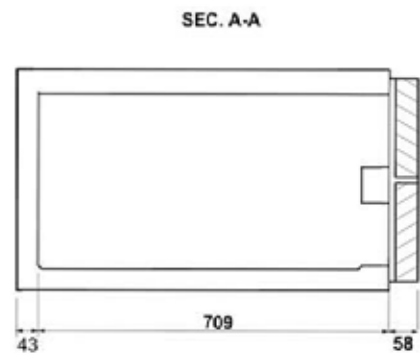

Technical / functional characteristics

- AISI 304 construction
- Temperature: -2/+8 °C
- Automatic defrost
- Dust filter
- Insulation thickness 50 mm
- Easy access to the components
- 2 drawers GN 2/1

DIMENSIONS	
Width (mm)	1200
Depth (mm)	840
Height (mm)	590
Gas connection (∅)	
Electric connection (V/~ /Hz)	230V/1N 50-60 Hz
Cold water connection (∅)	
Hot water connection (∅)	

Cold soft water connection (∅)	
Drain (∅)	
Gas power (Mj/hr)	
Electric power (kW)	0.49
Plate dimensions (mm)	
Tank capacity (L)	
Tank dimensions (mm)	
Internal oven dimensions (mm)	

MODEL

BR912 TNN

CODE

BN20701040400

LEGEND

Dimensions in mm