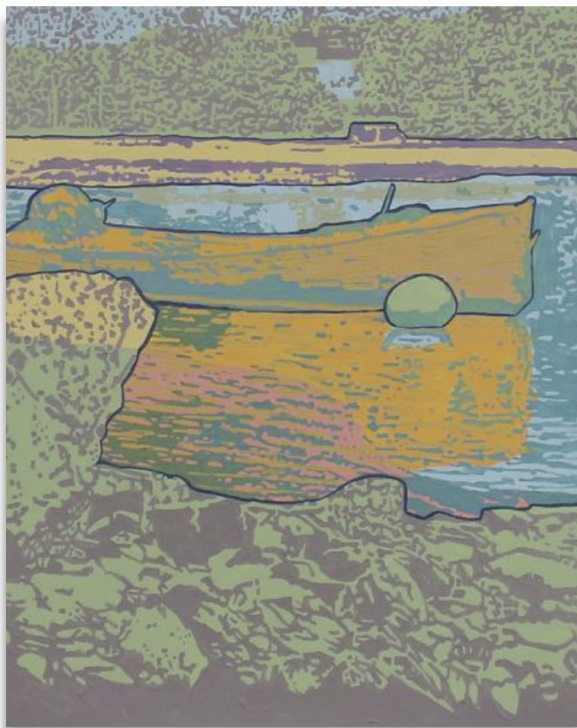

Nadine Belliveau 2022

Acrylic on canvas

25 X 37 inches

Framed in a white

\$1200.00 CAD

Extension

Nadine Belliveau 2021
Acrylic on Canvas
16 X 20 inches
Framed in white
\$600.00 CAD

Sissiboo