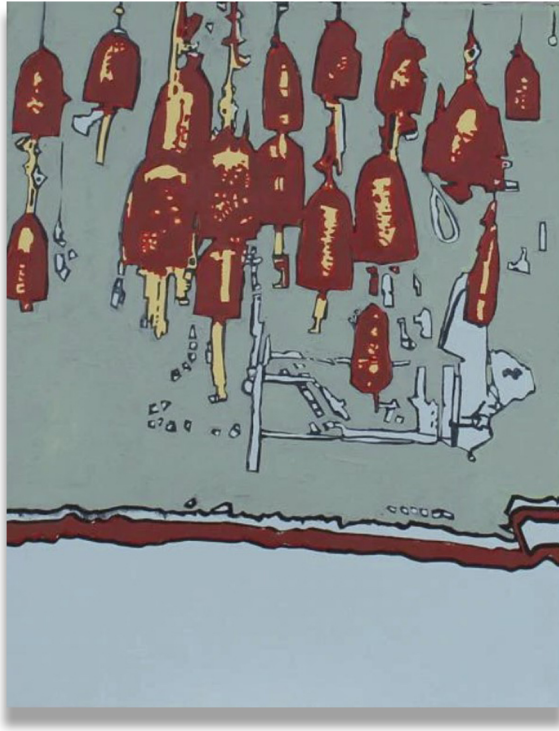

Bouée (Buoy)

Nadine Belliveau 2020
Acrylic on canvas
20 X 16 inches
Framed in white
$600.00 CAD