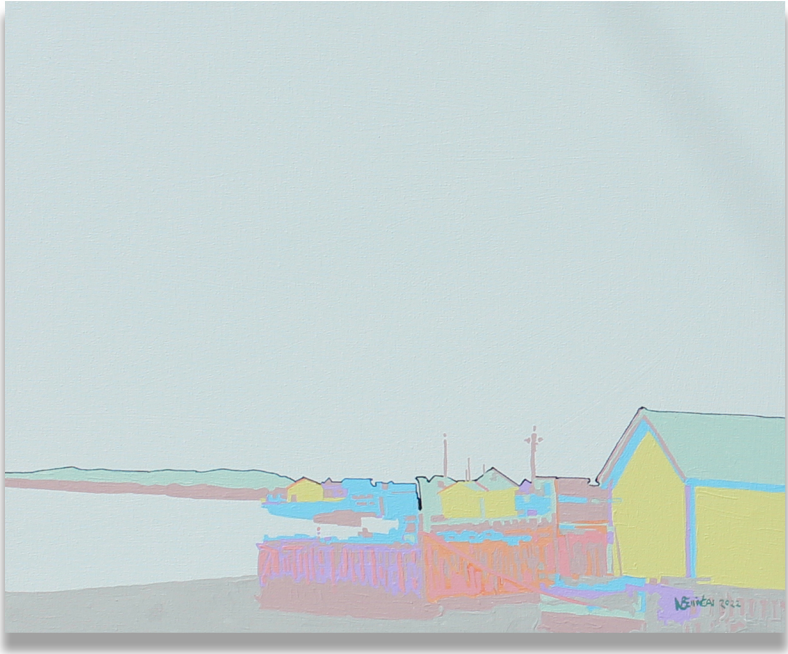

LAURIE SWIM GALLERY

Notable Fine Art

Nadine Belliveau

Catalogue 2022

"Dory" 2022

Nadine Belliveau

Nadine Belliveau is a visual artist from the Baie Sainte-Marie, Digby County, Nova Scotia where she has been creating professionally since 1971. A graduate of NSCAD , of Université de Moncton & Université Sainte-Anne, her contribution to the arts has been as an artist, as an educator at the community, school and university levels, as a founder of two galleries, as member of art associations, as past treasurer of ARCAC (Annapolis Region Community Arts Council), as past chair of the Association Acadienne des Artistes de la Nouvelle-Écosse and as past representative of the south west regional members of VANS. Her paintings explore the essence of nature by means of abstraction and decorative expression.

LAURIE SWIM GALLERY

Foggy Coast

Nadine Belliveau 2022
Acrylic on canvas
18 X 22 inches
Framed in a white
\$600.00 CAD

Dory Shift

Nadine Belliveau 2022
Acrylic on canvas
18 X 22 inches
Framed in a white
\$600.00 CAD

Dory

Nadine Belliveau 2022
Acrylic on canvas
25 X 37 inches
Framed in white
\$1200.00 CAD

Coast Village

Nadine Belliveau 2022
Acrylic on canvas
18 X 22 inches
Framed in a white
\$600.00 CAD

Buoy Standing Guard

Nadine Belliveau 2022

Acrylic on canvas

25 X 37 inches

Framed in a white

\$1200.00 CAD

Extension

Nadine Belliveau 2021
Acrylic on Canvas
16 X 20 inches
Framed in white
\$600.00 CAD

Sissiboo