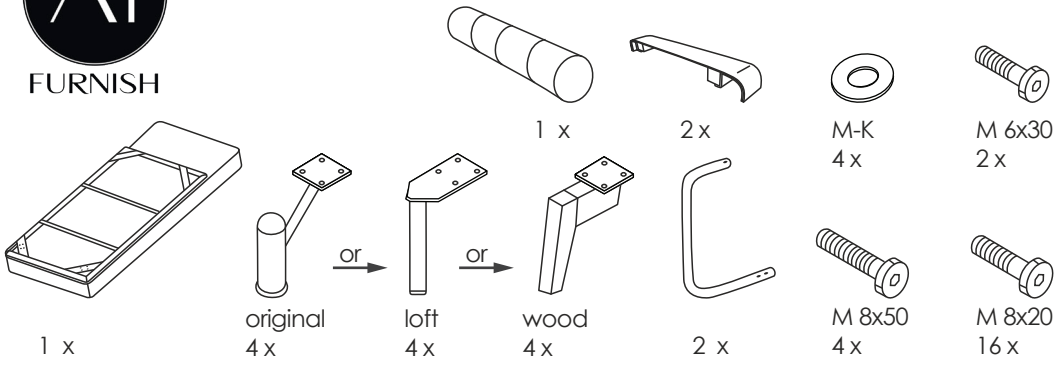

FURNISH

KIO sofa daybed

grey frame	black frame
GF-1 8 x	BF-1 8 x
GF-2 8 x	BF-2 8 x