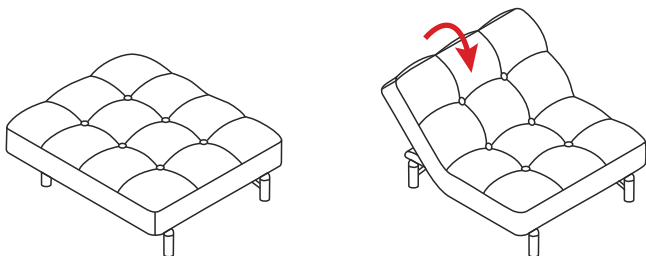

FURNISH

KIO

sofa bed 140 / armchair

Grey frame:

Black frame: