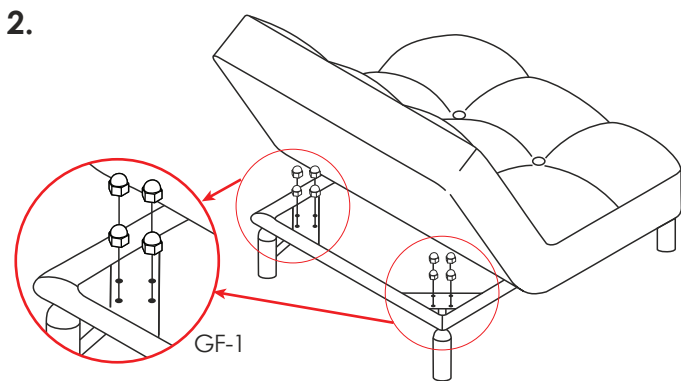

FURNISH

KIO

sofa bed 140 / armchair

Grey frame:

Black frame: