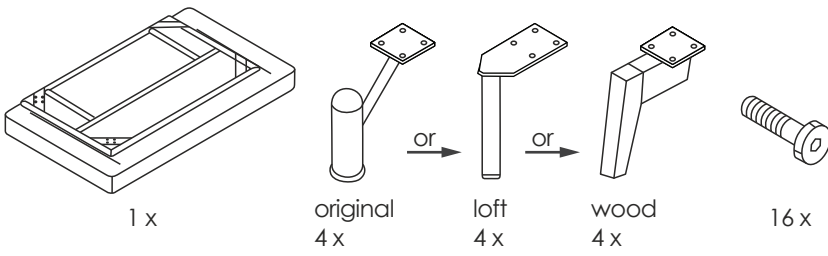

FURNISH

KIO

sofa bed 140 / armchair

Grey frame:

Black frame: