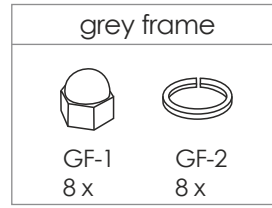

FURNISH

KIO

sofa bed 140 / armchair

Grey frame:

Black frame: