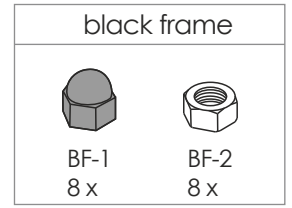

FURNISH

KIO

sofa bed 140 / armchair

Grey frame:

Black frame: