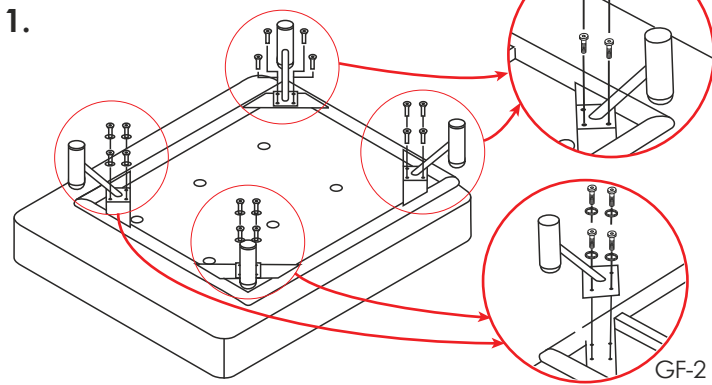

FURNISH

KIO

sofa bed 140 / armchair

Grey frame:

Black frame: