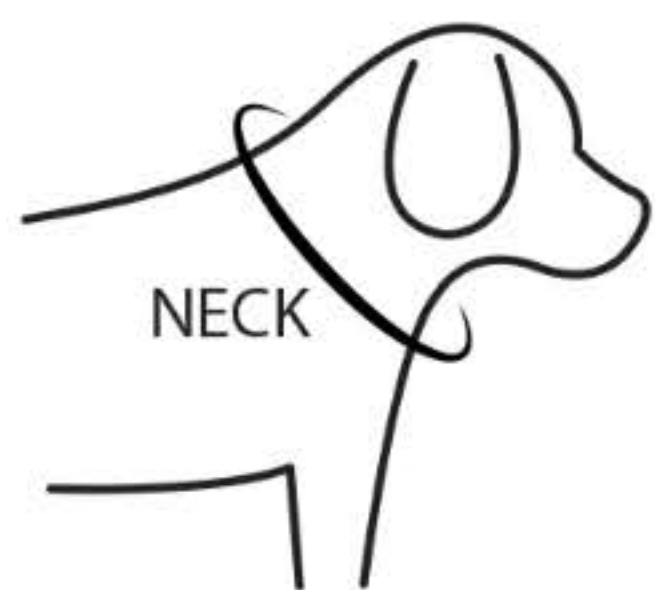

SIZE GUIDE

size	S	M	L
neck circumference	19~27cm	25~38cm	37~56cm

- Please select the appropriate size based on your neck circumference.
- The appropriate size may vary depending on your dog's body type and fur length.
- The above dimensions may have slight errors depending on the measurement method.