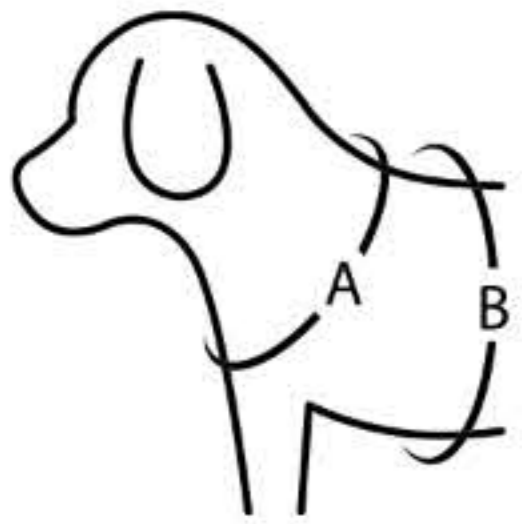

# SIZE GUIDE

size	S	M	L
<b>A</b> neck circumference	23~31cm	31~38cm	38~53cm
<b>B</b> chest circumference	27~36cm	36~50cm	50~66cm
<b>weight</b>	2~4.5kg	4.5~9kg	9~18kg
<b>Body type example</b>	 Chihuahua, Maltese, Yorkshire Terrier, Pomeranian, etc.	 Maltese, Shih Tzu, Schnauzer, Poodle, Dachshund, etc.	 Beagle, French Bulldog, Boston Terrier, Cocker Spaniel, etc.

- **A Neck circumference is the circumference slightly lower (torso) than the general neck circumference due to the product structure.**
- Please select the appropriate size based on the measured circumferences of A and B.
- The appropriate size may vary depending on your dog's body type and fur length.
- Weight and body type examples are for reference only.
- The above dimensions may have slight errors depending on the measurement method.