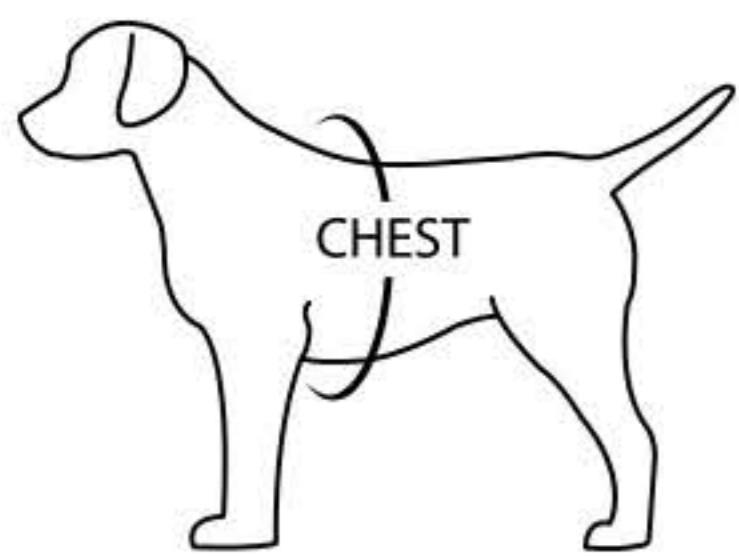

## SIZE GUIDE

size	Bust
S	25~30cm
SM	30~35cm
M	35~40cm
M.L.	40~46cm
L	46~52cm
XL	52~60cm

When using an easy harness, if you shorten it to fit your body, we recommend sizes **S, M, and L** for the buckle-up easy harness as well .

When using the Easy Harness and stretching it by more than 5 cm, we **recommend SM, ML, or XL size, which is one size larger** than the existing size .

- The buckle-up Easy Harness is a product whose size cannot be adjusted, so be sure to measure your dog's chest circumference and select the appropriate size.
- The appropriate size may vary depending on your dog's body type and fur length.
- The above dimensions may have slight errors depending on the measurement method.

### Material

- Outer material: polyester
- Lining: polyester