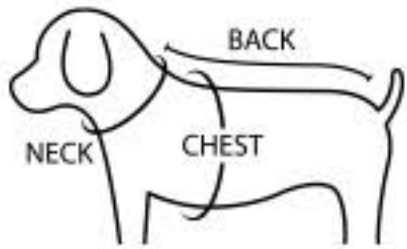

SIZE GUIDE

size	neck circumference	Bust	back length	weight
S	21cm	30cm	23cm	~2.5kg
M	24cm	36cm	28cm	~3.5kg
L	28cm	42cm	33cm	~6.5kg
XL	32cm	48cm	38cm	~10kg
2XL	36cm	55cm	43cm	~13.5kg

- Please note that the numbers on the size chart are a guide to your dog's body size.
- The appropriate size may vary depending on your dog's body type and fur length.
- Actual product size may vary depending on material thickness, measurement method, and design.