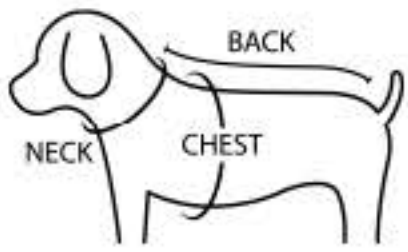

## SIZE GUIDE

size	neck circumference	Bust	back length	weight
S	21cm	30cm	23cm	~2.5kg
M	24cm	36cm	28cm	~3.5 kg
L	28cm	42cm	33cm	~6.5kg
XL	32cm	48cm	38cm	~10kg
2XL	36cm	55cm	43cm	~13.5kg

The measurements in the size chart are based on the dog's body measurements.

The appropriate size may vary depending on your dog's body type, fur length, and amount of fur, so please

refer to the chart above and your dog's body measurements to select the size.

Actual product size may vary depending on material, design, fabric thickness, measurement method, etc.

Due to the nature of the reverse zipper, a slight gap may be visible at the end, but this is normal for the product.