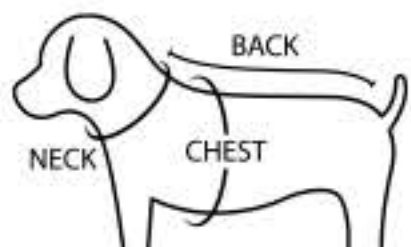

SIZE GUIDE

size	neck circumference	Bust	back length
S	21cm	30cm	23cm
M	24cm	36cm	28cm
L	28cm	42cm	33cm
XL	32cm	48cm	38cm
2XL	36cm	55cm	43cm
3XL	40cm	62cm	49cm
4XL	45cm	69cm	55cm
5XL	50cm	78cm	62cm

- The measurements in the size chart are based on the dog's body measurements.
- The appropriate size may vary depending on your dog's body type, fur length, and amount of fur, so please refer to the chart above and your dog's body measurements to select the size.
- Actual product size may vary depending on material, design, fabric thickness, measurement method, etc.

method, etc.

Model wearing size

Boston Terrier Mix / 11kg / wearing size XL

German Pointer / 20kg / wearing size 4XL

Product Features

- Due to the nature of the rain material, be sure to measure your dog's body size and select this product considering the allowance for chest circumference.