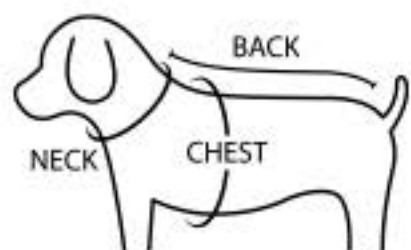

SIZE GUIDE

size	neck circumference	Bust	back length	weight
S	21cm	30cm	23cm	~2.5kg
M	24cm	36cm	28cm	~3.5kg
L	28cm	42cm	33cm	~6.5kg
XL	32cm	48cm	38cm	~10kg
2XL	36cm	55cm	43cm	~13.5kg

The measurements in the size chart are based on your dog's body measurements. The appropriate size may vary depending on your dog's body type, fur length, and amount of fur, so please refer to the chart above and your dog's body measurements to select the size.

Actual product size may vary depending on material, design, fabric thickness, measurement method, etc.

Model wearing size

Boston Terrier Mix / 11kg / XL size

MATERIALS & CARE

Material

100% cotton

product management