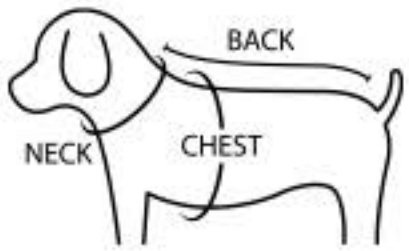

## SIZE GUIDE

size	neck circumference	Bust	back length	weight
S	21cm	30cm	23cm	~2.5kg
M	24cm	36cm	28cm	~3.5kg
L	28cm	42cm	33cm	~6.5kg
XL	32cm	48cm	38cm	~10kg
2XL	36cm	55cm	43cm	~13.5kg
3XL	40cm	62cm	49cm	~17 kg
4XL	45cm	69cm	55cm	~22kg
5XL	50cm	78cm	62cm	~30kg

The measurements in the size chart are based on your dog's body measurements.

The appropriate size may vary depending on your dog's body type, fur length, and amount of fur, so please

refer to the chart above and your dog's body measurements to select the size.

Actual product size may vary depending on material, design, fabric thickness, measurement method, etc.