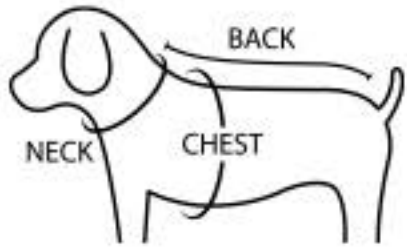

## SIZE GUIDE

size	neck circumference	Bust	back length	weight
S	21cm	30cm	23cm	~2.5kg
M	24cm	36cm	28cm	~3.5kg
L	28cm	42cm	33cm	~6.5kg
XL	32cm	48cm	38cm	~10kg
2XL	36cm	55cm	43cm	~13.5kg

The measurements in the size chart are based on your dog's body measurements.

The appropriate size may vary depending on your dog's body type, fur length, and amount of fur, so please

refer to the chart above and your dog's body measurements to select the size.

Actual product size may vary depending on material, design, fabric thickness, measurement method, etc.