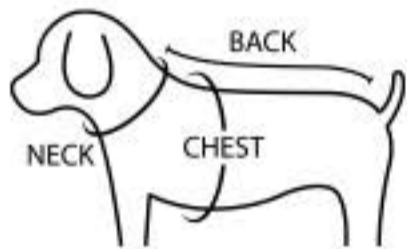

## SIZE GUIDE

size	neck circumference	Bust	back length	weight
S	21cm	30cm	23cm	~2.5kg
M	24cm	36cm	28cm	~3.5 kg
L	28cm	42cm	33cm	~6.5kg
XL	32cm	48cm	38cm	~10kg
2XL	36cm	55cm	43cm	~13.5kg

The measurements in the size chart are based on your dog's body measurements.

The appropriate size may vary depending on your dog's body type, fur length, and amount of fur, so please

refer to the chart above and your dog's body measurements to select the size.

Actual product size may vary depending on material, design, fabric thickness, measurement method, etc.