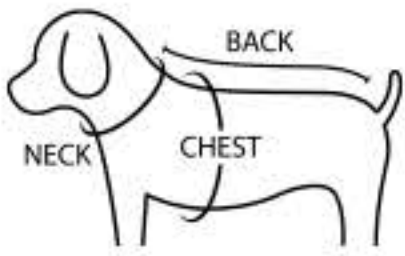

SIZE GUIDE

size	neck circumference	Bust	back length
S	21cm	30cm	23cm
M	24cm	36cm	28cm
L	28cm	42cm	33cm
XL	32cm	48cm	38cm
2XL	36cm	55cm	43cm
3XL	40cm	62cm	49cm
4XL	45cm	69cm	55cm
5XL	50cm	78cm	62cm

- The measurements in the size chart are based on the dog's body measurements.
- The appropriate size may vary depending on your dog's body type, fur length, and amount of fur, so please refer to the chart above and your dog's body measurements to select the size.
- Actual product size may vary depending on material, design, fabric thickness, measurement

method, etc.

Model wearing size

Jack Russell Terrier / 5.7kg / wearing size L

German Pointer / 20kg / wearing size 4XL

Product Features

It is made of stretchy fabric and can be worn in a tight fit.

Due to the nature of the fabric, there may be some transparency.