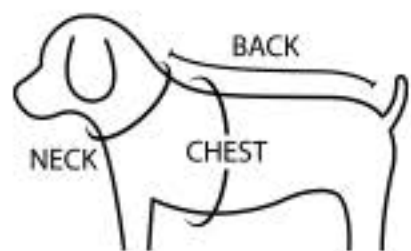

SIZE GUIDE

size	neck circumference	Bust	back length	weight
S	21cm	30cm	23cm	~2.5kg
M	24cm	36cm	28cm	~3.5kg
L	28cm	42cm	33cm	~6.5kg
XL	32cm	48cm	38cm	~10kg
2XL	36cm	55cm	43cm	~13.5kg

The measurements in the size chart are based on your dog's body measurements. The appropriate size may vary depending on your dog's body type, fur length, and amount of fur, so please refer to the chart above and your dog's body measurements to select the size.

Actual product size may vary depending on material, design, fabric thickness, measurement method, etc.

Model wearing size

Mix / 10.5kg / wearing size XL

MATERIALS & CARE

Material

70% cotton, 30% polyester

product management