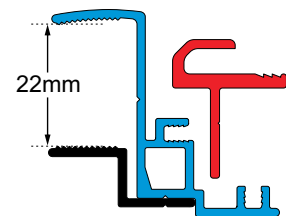

WIND OUT WINDOW CROSS SHAFT

Replacement cross shaft.

2RC (SUITS ODYSSEY & JUPITER)

010207	762MM
010208	914MM
010210	1175MM
010211	1524MM
010213	1630MM

CLAMP RING SPECIFICATIONS

ODYSSEY PREMIUM

ODYSSEY PLUS

NORMAL

REVERSED

WINDOW SPARE PARTS

ODYSSEY FLY SCREEN

Insect screens for Camec wind-out windows are removable and fully flexible.

Note: The top screen of all double hopper windows has square bottom corners. All single hopper windows and the lower screens of double hopper windows, have round bottom corners. Suits Odyssey and Jupiter windows.