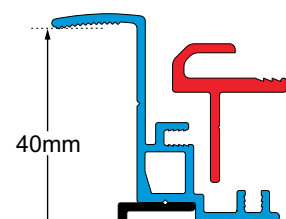

WIND OUT WINDOW CROSS SHAFT

Replacement cross shaft.

2RC (SUITS ODYSSEY & JUPITER)

010207	762MM
010208	914MM
010210	1175MM
010211	1524MM
010213	1630MM

CLAMP RING SPECIFICATIONS

ODYSSEY PREMIUM

ODYSSEY PLUS

NORMAL

REVERSED

WINDOW SPARE PARTS

ODYSSEY FLY SCREEN

Insect screens for Camec wind-out windows are removable and fully flexible.

Note: The top screen of all double hopper windows has square bottom corners. All single hopper windows and the lower screens of double hopper windows, have round bottom corners. Suits Odyssey and Jupiter windows.