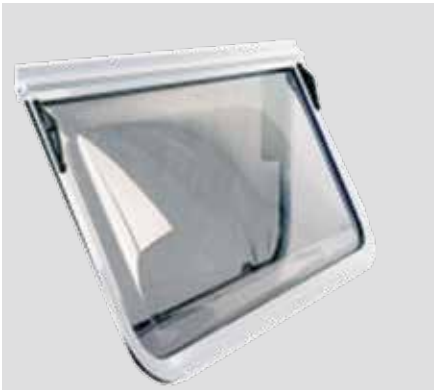

SASH FRAMES

ODYSSEY SASH ONLY

To suit 2 radius corner single hopper window.

CODE	NAME	SIZE	REF NOTE	FRAME
042118	ODYSSEY	280 X 457		BLACK
042131	ODYSSEY	380 X 762		BLACK
042135	ODYSSEY	380 X 1175		BLACK
042145	ODYSSEY	508 X 1175		BLACK
042150	ODYSSEY	565 X 610		BLACK
042153	ODYSSEY	565 X 762		WHITE
042154	ODYSSEY	565 X 914	* & ***	BLACK
042155	ODYSSEY	565 X 914	* & ***	WHITE

Note: Double hopper sash as follows:

* Suits lower sash 903 x 914

** Suits lower sash 951 x 914

*** Suits upper sash 951 x 914