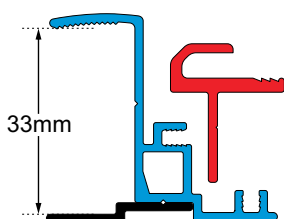

WIND OUT WINDOW CROSS SHAFT

Replacement cross shaft.

2RC (SUITS ODYSSEY & JUPITER)

010207	762MM
010208	914MM
010210	1175MM
010211	1524MM
010213	1630MM

CLAMP RING SPECIFICATIONS

ODYSSEY PREMIUM

ODYSSEY PLUS

NORMAL