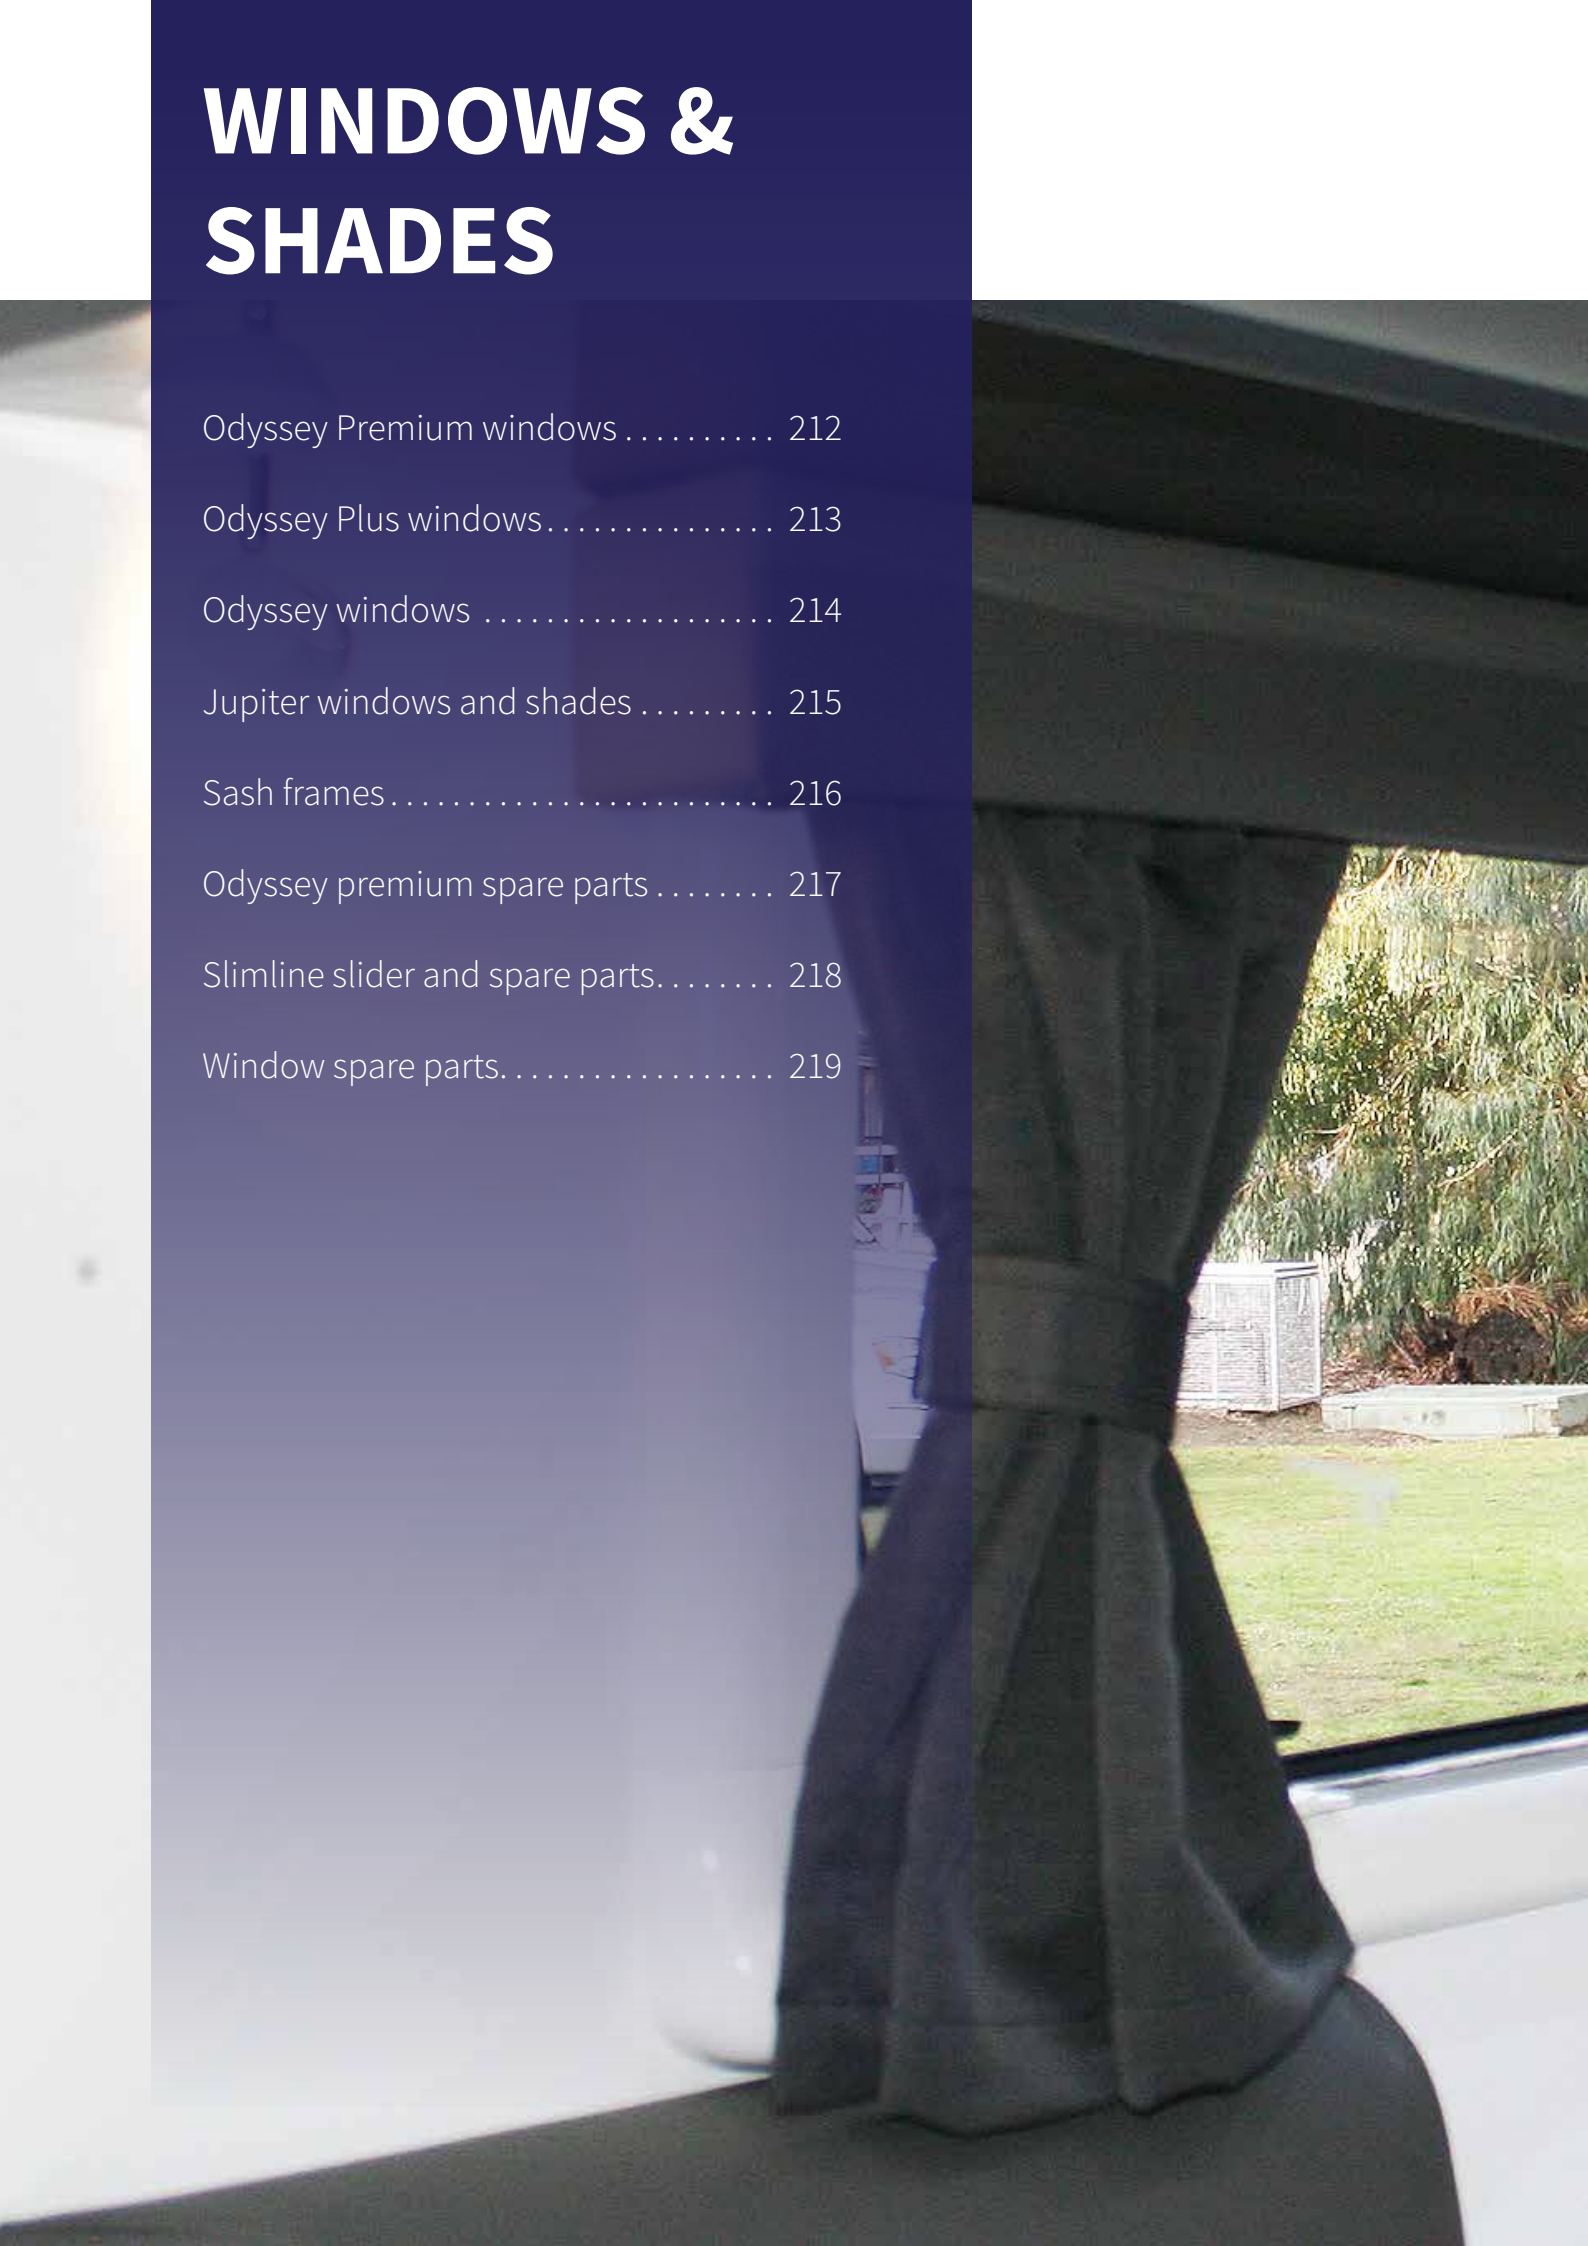

ODYSSEY PREMIUM WINDOWS

ODYSSEY PREMIUM 4 RADIUS CORNER WINDOWS

The Camec Odyssey Premium window features an Odyssey acrylic panel in a double glazed form, with handle and locks with 3 positions - lock, open and ventilation. The separate blind and fly screen are housed in a stylish frame. With easy to use window stays that allow for multiple opening widths. The 4 radius corner push out design can be easily used as a replacement for a Camec Odyssey Plus or Slimline window. Designed for 27mm and 29mm wall thickness.