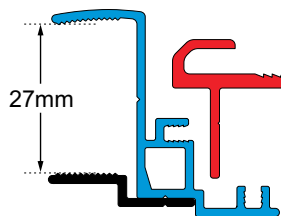

WIND OUT WINDOW CROSS SHAFT

Replacement cross shaft.

2RC (SUITS ODYSSEY & JUPITER)

010207	762MM
010208	914MM
010210	1175MM
010211	1524MM
010213	1630MM

CLAMP RING SPECIFICATIONS

ODYSSEY PREMIUM

ODYSSEY PLUS

NORMAL

REVERSED

WINDOW SPARE PARTS

ODYSSEY FLY SCREEN

Insect screens for Camec wind-out windows are removable and fully flexible.

Note: The top screen of all double hopper windows has square bottom corners. All single hopper windows and the lower screens of double hopper windows, have round bottom corners. Suits Odyssey and Jupiter windows.