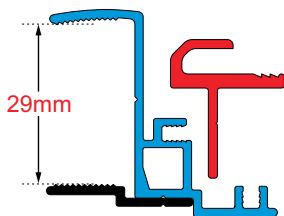

WIND OUT WINDOW CROSS SHAFT

Replacement cross shaft.

2RC (SUITS ODYSSEY & JUPITER)

010207	762MM
010208	914MM
010210	1175MM
010211	1524MM
010213	1630MM

CLAMP RING SPECIFICATIONS

ODYSSEY PREMIUM

ODYSSEY PLUS

NORMAL

REVERSED

WINDOW SPARE PARTS

ODYSSEY FLY SCREEN

Insect screens for Camec wind-out windows are removable and fully flexible.

Note: The top screen of all double hopper windows has square bottom corners. All single hopper windows and the lower screens of double hopper windows, have round bottom corners. Suits Odyssey and Jupiter windows.