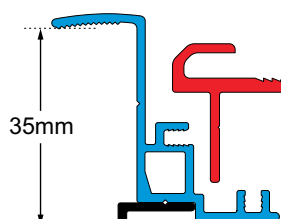

WIND OUT WINDOW CROSS SHAFT

Replacement cross shaft.

2RC (SUITS ODYSSEY & JUPITER)

010207	762MM
010208	914MM
010210	1175MM
010211	1524MM
010213	1630MM

CLAMP RING SPECIFICATIONS

ODYSSEY PREMIUM

ODYSSEY PLUS

NORMAL

REVERSED

WINDOW SPARE PARTS

ODYSSEY FLY SCREEN

Insect screens for Camec wind-out windows are removable and fully flexible.

Note: The top screen of all double hopper windows has square bottom corners. All single hopper windows and the lower screens of double hopper windows, have round bottom corners. Suits Odyssey and Jupiter windows.