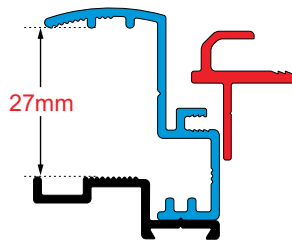

WIND OUT WINDOW CROSS SHAFT

Replacement cross shaft.

2RC (SUITS ODYSSEY & JUPITER)

010207	762MM
010208	914MM
010210	1175MM
010211	1524MM
010213	1630MM

CLAMP RING SPECIFICATIONS

ODYSSEY PREMIUM

ODYSSEY PLUS

NORMAL

REVERSED

WINDOW SPARE PARTS

ODYSSEY FLY SCREEN

Insect screens for Camec wind-out windows are removable and fully flexible.

Note: The top screen of all double hopper windows has square bottom corners. All single hopper windows and the lower screens of double hopper windows, have round bottom corners. Suits Odyssey and Jupiter windows.