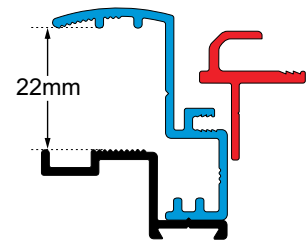

WIND OUT WINDOW CROSS SHAFT

Replacement cross shaft.

2RC (SUITS ODYSSEY & JUPITER)

010207	762MM
010208	914MM
010210	1175MM
010211	1524MM
010213	1630MM

CLAMP RING SPECIFICATIONS

ODYSSEY PREMIUM

ODYSSEY PLUS

NORMAL

REVERSED

WINDOW SPARE PARTS

ODYSSEY FLY SCREEN

Insect screens for Camec wind-out windows are removable and fully flexible.

Note: The top screen of all double hopper windows has square bottom corners. All single hopper windows and the lower screens of double hopper windows, have round bottom corners. Suits Odyssey and Jupiter windows.