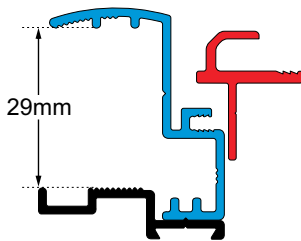

WIND OUT WINDOW CROSS SHAFT

Replacement cross shaft.

2RC (SUITS ODYSSEY & JUPITER)

010207	762MM
010208	914MM
010210	1175MM
010211	1524MM
010213	1630MM

CLAMP RING SPECIFICATIONS

ODYSSEY PREMIUM

ODYSSEY PLUS

NORMAL