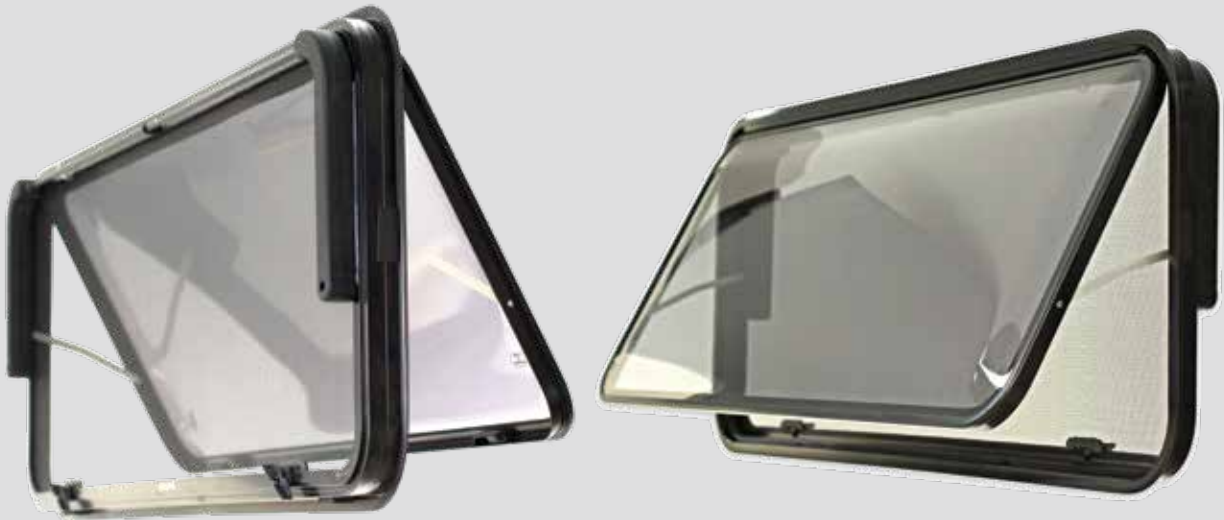

ODYSSEY PREMIUM WINDOWS

ODYSSEY PREMIUM 4 RADIUS CORNER WINDOWS

The Camec Odyssey Premium window features an Odyssey acrylic panel in a double glazed form, with handle and locks with 3 positions - lock, open and ventilation. The separate blind and fly screen are housed in a stylish frame. With easy to use window stays that allow for multiple opening widths. The 4 radius corner push out design can be easily used as a replacement for a Camec Odyssey Plus or Slimline window. Designed for 27mm and 29mm wall thickness.

FEATURES:

- The Odyssey double glazed acrylic panel can be used in both caravans and motorhomes
- Aluminium window and blind clips included for specified 27mm or 29mm wall thickness
- 4 radius corner design on all windows
- 3 stage push button lock - open, ventilation and closed
- Push-out windows catch at pre-set distances and release with further push

SPECIFICATIONS:

- Double glazed, UV stabilised, tinted acrylic panel
- Frame Colour: black or white
- Wall Thickness: 27mm or 29mm (using blind clips)

- **050060 ODYSSEY PREMIUM WINDOW SEAL** - 4500MM LENGTH - SUITS ALL SIZES

ODYSSEY PLUS 4 RADIUS CORNER WINDOWS

The Camec Odyssey Plus is a wind out window with push-in fly screen, 4 radius corner design with a one piece, UV stabilised, acrylic window. Supplied with curved winder boxes that contour with the window design. Available in a wide range of sizes, in black or white main frames, with clamp ring installation that suits 27mm and 29mm wall thicknesses.