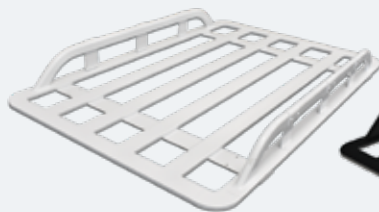

SUPER BIKE RACK

400-04652

- For upright assembly
- Can be mounted to both Jayco and Coast Roof Rack Systems
- Plastic hand wheels for fast and easy installation
- Suitable for bikes frames up to a width of 80mm
- For almost all tyre widths, from racing bikes to mountain bikes
- Swivel catch on the lockable toggle screw
- Adjustable wheel holder trays with protective plastic end caps
- Load Capacity is 15kg
- Weight: 2.9kg

LUGGAGE BASKET

Suitable for Jayco and Coast roof racks, this handy luggage basket greatly expands the amount and type of cargo you can safely transport on your next RV adventure. Made from lightweight and durable tubular aluminum the basket is supplied preassembled with all required fittings for an easy installation.

Specifications

- Weight: 12kg
- Maximum Length: 1500mm
- Maximum Width: 1000mm
- Height: 200mm

400-04610

White

400-04612

Black

ROOF RACK CROSS BAR KIT

An extra cross bar with all required fixtures to add extra support to existing Jayco Roof Racks.