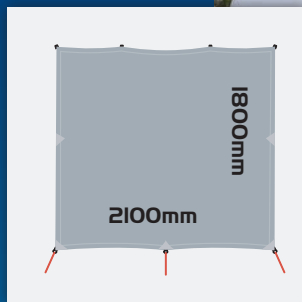

TO SUIT ROLL OUT AWNINGS

- 200-09002
SUITS 10' (W 2805mm x H 1800mm)
- 200-09012
SUITS 11' (W 3110mm x H 1800mm)
- 200-09022
SUITS 12' (W 3415mm x H 1800mm)
- 200-09032
SUITS 13' (W 3720mm x H 1800mm)
- 200-09042
SUITS 14' (W 4025mm x H 1800mm)
- 200-09052
SUITS 15' (W 4330mm x H 1800mm)
- 200-09062
SUITS 16' (W 4635mm x H 1800mm)
- 200-09072
SUITS 17' (W 4940mm x H 1800mm)
- 200-09082
SUITS 18' (W 5245mm x H 1800mm)

TO SUIT BOX AWNINGS

- 200-09102
SUITS FIAMMA & CAREFREE 3MT
(W 2850MM X H 1600MM)
- 200-09112
SUITS FIAMMA & CAREFREE 3.5MT
(W 3350MM X H 1600MM)
- 200-09122
SUITS FIAMMA & CAREFREE 4MT
(W 3850MM X H 1600MM)

SIDE SUNSCREENS

for **POP TOPS**

FEATURES AT A GLANCE

- › For instances where a front sunscreen just won't do!
- › A 95% shade rating ensures relief from excess heat
- › One size fits most Pop Tops or Caravans & will fit either the left side or the right side depending on your needs
- › Easy to install by means of Velcro straps that attach to your awning arm or use the convenient sail track feature on caravans with anti-flap kits already installed!
- › Guy ropes and pegs included for your convenience
- › Reinforced tabs ensure no nasty rips or tears