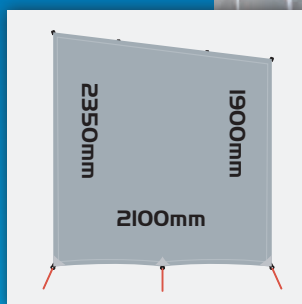

Coast to Coast
CARAVAN & LEISURE

AUSTRALIA: www.coastrv.com.au **NEW ZEALAND:** www.coastrv.co.nz
Email: **NSW:** salesnsw@coastrv.com.au **QLD:** salesqld@coastrv.com.au
VIC: salesvic@coastrv.com.au **WA:** saleswa@coastrv.com.au
NZ: enquiry@coastrv.co.nz **TECHNICAL:** technical@coastrv.com.au

DEALER / SUPPLIER