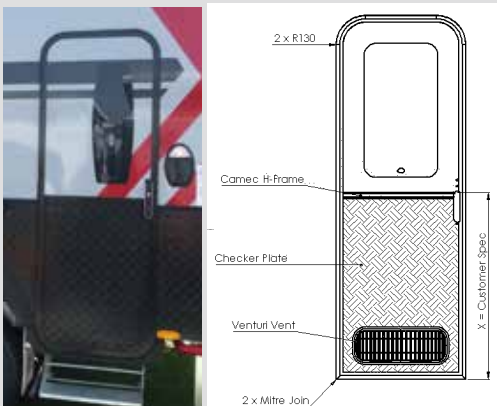

FULLY CUSTOMISABLE CHECKERPLATE DOOR INFIL

ODYSSEY 2 RADIUS CORNER DOOR

CODE	SIZE	INFILL	HINGE	VENT	FRAME
042801	1750 X 622	STUCCO WHITE	LHH	WHITE	WHITE
043369	*1750 X 878	JET BLACK	LHH	BLACK	BLACK
043370	*1750 X 878	JET BLACK	RHH	BLACK	BLACK
043493	*1750 X 878	SMOOTH WHITE	LHH	WHITE	WHITE
043494	*1750 X 878	SMOOTH WHITE	RHH	WHITE	WHITE
044822	1425 X 572	WHITE	LHH	WHITE	WHITE
044823	1425 X 572	WHITE	RHH	WHITE	WHITE
041167	1540 X 572	SMOOTH WHITE	LHH	WHITE	WHITE
041168	1540 X 572	SMOOTH WHITE	RHH	WHITE	WHITE
041169	1623 X 572	SMOOTH WHITE	LHH	WHITE	WHITE
041170	1623 X 572	SMOOTH WHITE	RHH	WHITE	WHITE
042284	1623 X 622	SMOOTH WHITE	LHH	NO VENT	WHITE
042285	1623 X 622	SMOOTH WHITE	RHH	NO VENT	WHITE
041935	1623 X 622	SMOOTH WHITE	LHH	WHITE	BLACK
041936	1623 X 622	SMOOTH WHITE	RHH	WHITE	BLACK
041937	1623 X 622	SMOOTH WHITE	LHH	WHITE	WHITE
041938	1623 X 622	SMOOTH WHITE	RHH	WHITE	WHITE
044627	1623 X 622	SMW	LHH	WHITE	WHITE
044628	1623 X 622	SMW	RHH	WHITE	WHITE
044629	1623 X 622	JET BLACK	LHH	BLACK	BLACK
044630	1623 X 622	JET BLACK	RHH	BLACK	BLACK
044631	1623 X 622	CRYSTAL SILVER	LHH	BLACK	BLACK
044632	1623 X 622	CRYSTAL SILVER	RHH	BLACK	BLACK
041171	1690 X 622	SMOOTH WHITE	LHH	WHITE	BLACK
041172	1690 X 622	SMOOTH WHITE	RHH	WHITE	BLACK
041173	1723 X 572	SMOOTH WHITE	LHH	WHITE	BLACK
041174	1723 X 572	SMOOTH WHITE	RHH	WHITE	BLACK
041175	1723 X 572	SMOOTH WHITE	LHH	WHITE	WHITE
041176	1723 X 572	SMOOTH WHITE	RHH	WHITE	WHITE
041178	1750 X 622	SMOOTH WHITE	RHH	WHITE	BLACK
041180	1750 X 622	SMOOTH WHITE	RHH	WHITE	WHITE
042021	1750 X 622	POLISHED GREY	LHH	BLACK	BLACK
042099	1750 X 622	DIAMOND SILVER	LHH	BLACK	BLACK
042100	1750 X 622	DIAMOND SILVER	RHH	BLACK	BLACK
042477	1750 X 622	CRISTAL SILVER	RHH	WHITE	BLACK
042802	1750 X 622	STUCCO WHITE	RHH	WHITE	BLACK
042804	1750 X 622	CRISTAL SILVER STUCCO	RHH	BLACK	BLACK
042808	1750 X 622	JET BLACK	LHH	BLACK	BLACK
042809	1750 X 622	JET BLACK	RHH	BLACK	BLACK
041177	1750 X 622	SMOOTH WHITE	LHH	WHITE	BLACK
041179	1750 X 622	SMOOTH WHITE	LHH	WHITE	WHITE
042020	1750 X 622	POLISHED GREY	RHH	BLACK	BLACK
042478	1750 X 622	CRISTAL SILVER	LHH	WHITE	BLACK
042803	1750 X 622	CRISTAL SILVER STUCCO	LHH	BLACK	BLACK
050046	1750 X 622	JET BLACK	LHH	BLACK	BLACK
050047	1750 X 622	JET BLACK	RHH	BLACK	BLACK
043987	1750 X 878	CRISTAL SILVER	RHH	BLACK	BLACK
044280	1750 X 878	CRISTAL SILVER	LHH	BLACK	BLACK
050077	1750 X 878	JET BLACK	LHH	BLACK	BLACK
050078	1750 X 878	JET BLACK	RHH	BLACK	BLACK
041181	1822 X 622	SMOOTH WHITE	LHH	WHITE	BLACK
042914	1822 X 622	CRISTAL SILVER	RHH	BLACK	BLACK
042915	1822 X 622	CRISTAL SILVER	LHH	BLACK	BLACK
043095	1822 X 622	JET BLACK	LHH	BLACK	BLACK
043096	1822 X 622	JET BLACK	RHH	BLACK	BLACK
043261	1822 X 622	STUCCO WHITE	LHH	BLACK	BLACK
043262	1822 X 622	STUCCO WHITE	RHH	BLACK	BLACK
043600	1822 X 622	ONYX WHITE	LHH	BLACK	BLACK
043601	1822 X 622	ONYX WHITE	RHH	BLACK	BLACK
041182	1822 X 622	SMOOTH WHITE	RHH	WHITE	BLACK
041183	1822 X 622	SMOOTH WHITE	LHH	WHITE	WHITE
041184	1822 X 622	SMOOTH WHITE	RHH	WHITE	WHITE
041185	1908 X 622	SMOOTH WHITE	LHH	WHITE	BLACK