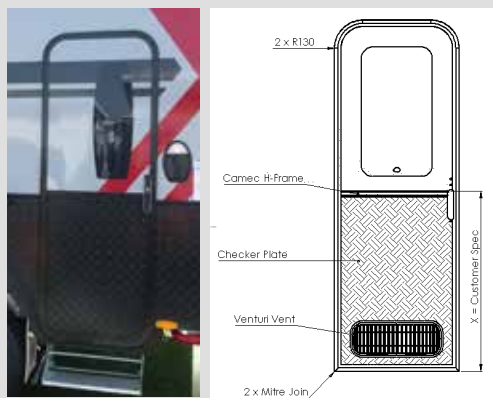

FULLY CUSTOMIZABLE CHECKERPLATE DOOR INFIL