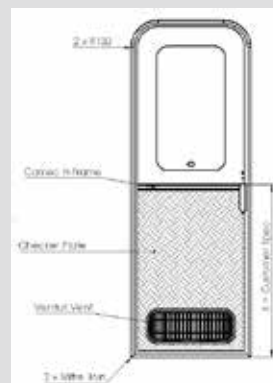

FULLY CUSTOMIZABLE CHECKERPLATE DOOR INFILL