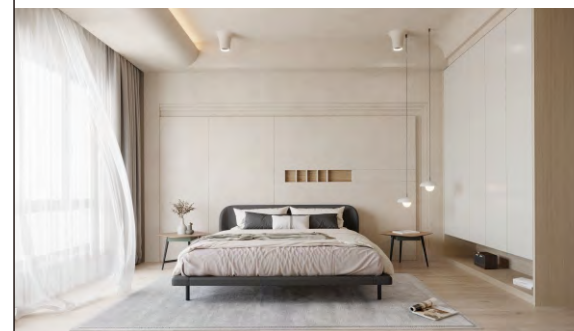

Guest Bedroom/客卧:

The whole house is matched with a "14-PIECE SET"