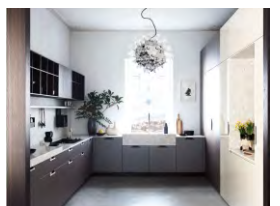

CUSTOMIZED
CUPBOARD/ISLAND.

W-D-CG021