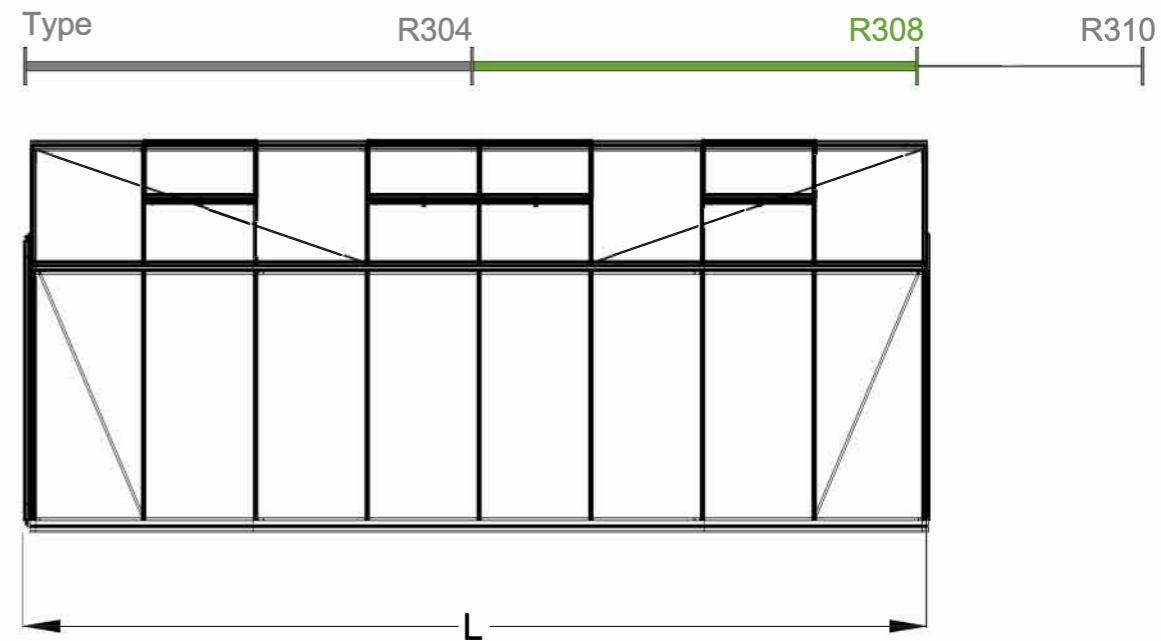

The photos and images may differ of reality and are not binding. All dimensions are approximate. Subject to errors and product changes. All reproduction, even partial, is prohibited.

Frontview

Backview

Right/leftview

Topview

Type	R303H	R304H	R305H	R306H	R307H	R308H	R309H **	R310H **
L*	2240	2980	3710	4450	5190	5930	6670	7410
# Vents Lucarnes/Dakramen	1	1	1	2	2	4	4	6

* All dimensions are in mm.
** 4cm higher from the length of 6,67m.