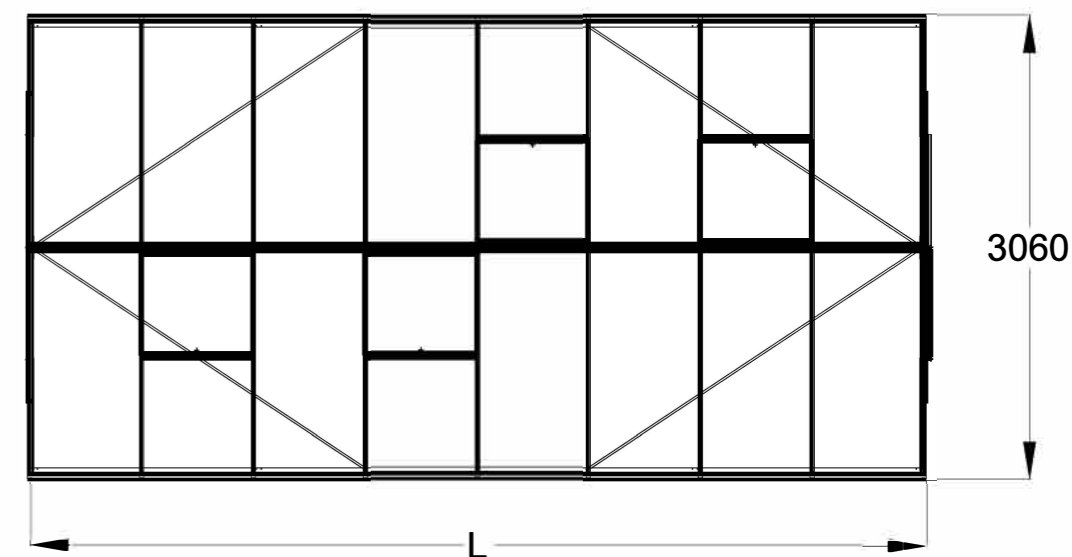

The photos and images may differ of reality and are not binding. All dimensions are approximate. Subject to errors and product changes. All reproduction, even partial, is prohibited.

Frontview

Backview

Right/leftview

Topview

Type	R303H	R304H	R305H	R306H	R307H	R308H	R309H **	R310H **
L*	2240	2980	3710	4450	5190	5930	6670	7410
# Vents Lucarnes/Dakramen	1	1	1	2	2	4	4	6

* All dimensions are in mm.
** 4cm higher from the length of 6,67m.