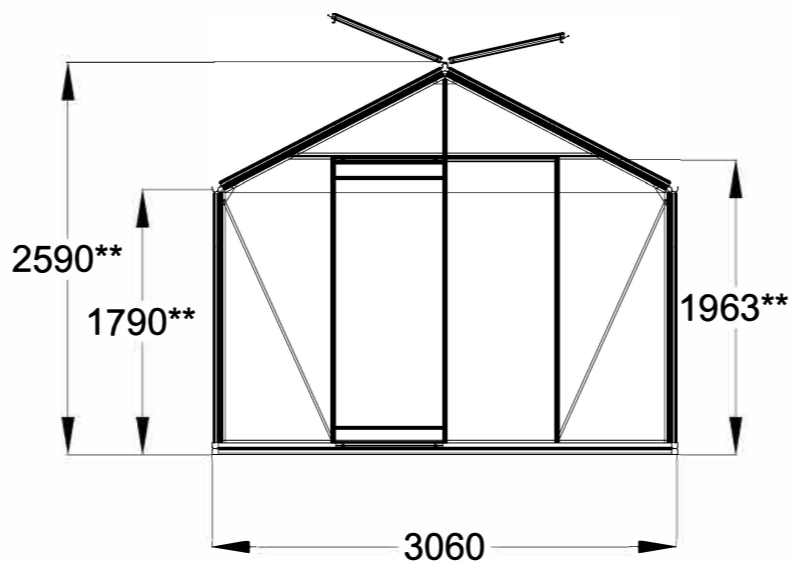

The photos and images may differ of reality and are not binding. All dimensions are approximate. Subject to errors and product changes. All reproduction, even partial, is prohibited.

Frontview

Backview

Right/leftview

Topview

Type	R303H	R304H	R305H	R306H	R307H	R308H	R309H **	R310H **
L*	2240	2980	3710	4450	5190	5930	6670	7410
# Vents Lucarnes/Dakramen	1	1	1	2	2	4	4	6

* All dimensions are in mm.
** 4cm higher from the length of 6,67m.