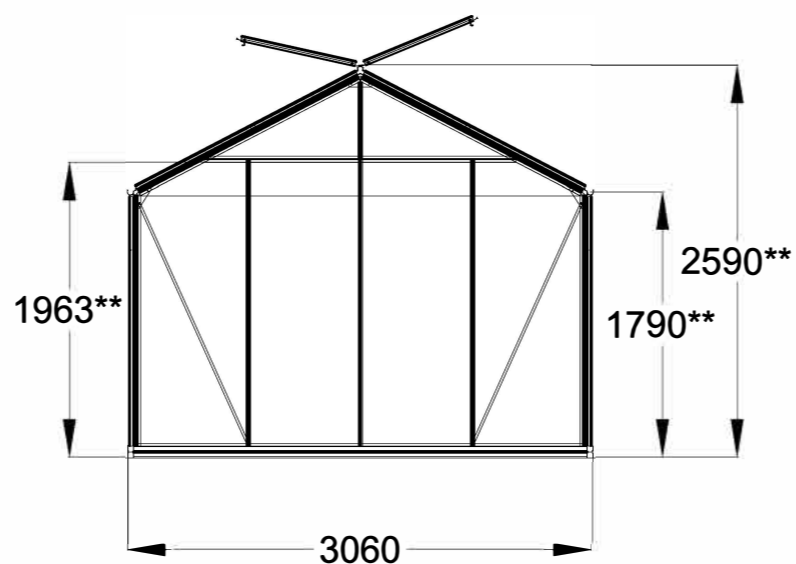

The photos and images may differ of reality and are not binding. All dimensions are approximate. Subject to errors and product changes. All reproduction, even partial, is prohibited.

Frontview

Backview

Right/leftview

Topview

Type	R303H	R304H	R305H	R306H	R307H	R308H	R309H **	R310H **
L*	2240	2980	3710	4450	5190	5930	6670	7410
# Vents Lucarnes/Dakramen	1	1	1	2	2	4	4	6

* All dimensions are in mm.
** 4cm higher from the length of 6,67m.