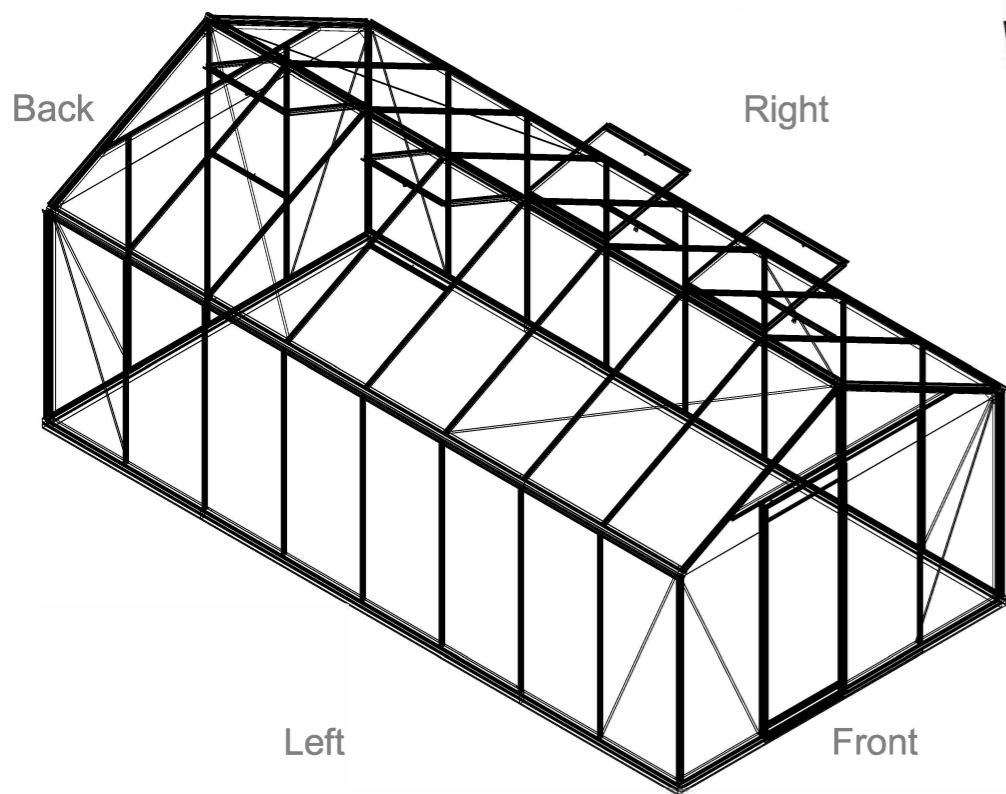

The photos and images may differ of reality and are not binding. All dimensions are approximate. Subject to errors and product changes. All reproduction, even partial, is prohibited.

Frontview

Backview

Right/leftview

Topview

Type	R303H	R304H	R305H	R306H	R307H	R308H	R309H **	R310H **
L*	2240	2980	3710	4450	5190	5930	6670	7410
# Vents Lucarnes/Dakramen	1	1	1	2	2	4	4	6

* All dimensions are in mm.
** 4cm higher from the length of 6,67m.