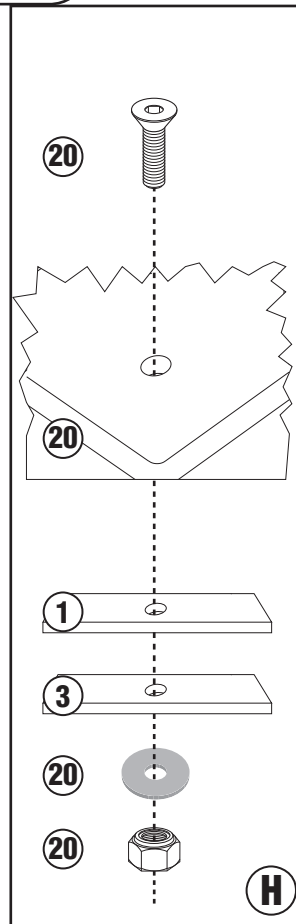

M8 PLATE

TIGHTENING TORQUE 10Nm