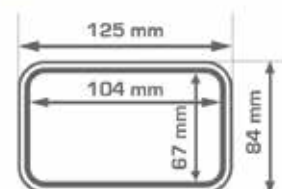

GIVI

EXPLORE. ENJOY.

S952B

Universal Smartphone holder. Compatible with scooter, bike and bicycle.

The S952B has the capacity to accommodate a number of different devices (*):

Nokia 216, Nokia 150, Nokia 3310 4G, Nokia 3310 2017, Nokia Series 30 plus, Nokia 130 2017